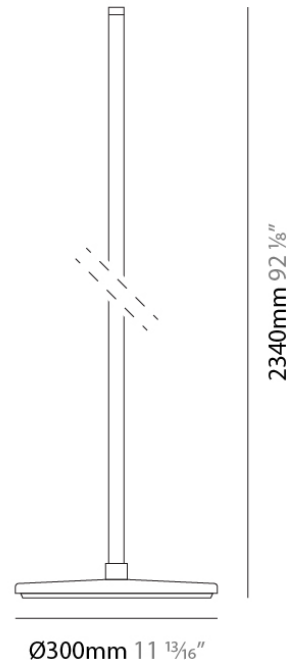

PROJECT	
TYPE	
NOTES	
QUANTITY	
DATE	

E9FROGMOD COMPONENTS

E9A335-

DESCRIPTION

Frog - Floor - H. 2300mm

GENERAL

Series: Frog

Partner: Platek

Division: Exterior

PHYSICAL

Height (mm): 2300

Fixture Finish: BLK / BRZ

Fixture Material: Metal

Upon Request: Finishes - White, Green Forest, Corten

RATINGS AND CERTIFICATIONS

Certified By: Certified for North American Standards

IP rating: IP66