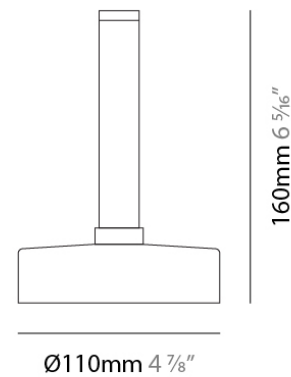

PROJECT	
TYPE	
NOTES	
QUANTITY	
DATE	

E9FROGMOD COMPONENTS

E9A332-

DESCRIPTION

Frog - Base with Pole - H. 160mm

GENERAL

Series: Frog

Partner: Platek

Division: Exterior

PHYSICAL

Height (mm): 160

Fixture Finish: BLK / BRZ

Fixture Material: Metal

Upon Request: Finishes - White, Green Forest, Corten

RATINGS AND CERTIFICATIONS

Certified By: Certified for North American Standards

IP rating: IP66