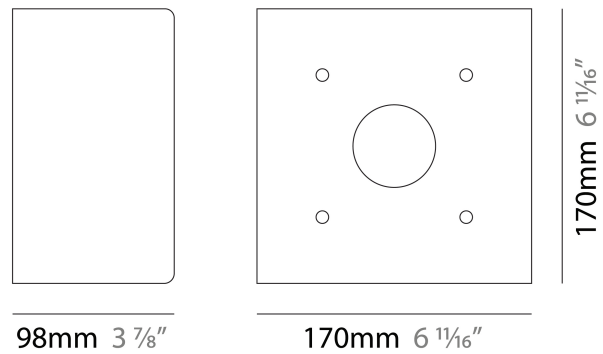

E9FROGMOD COMPONENTS

E9A50018-

DESCRIPTION

Frog - Single box for 1 head Frog 170 x 170 x h. 100 mm

GENERAL

Series: Frog

Partner: Platek

Division: Exterior

PHYSICAL

Fixture Material: Metal

RATINGS AND CERTIFICATIONS

Certified By: Certified for North American Standards

IP rating: IP66