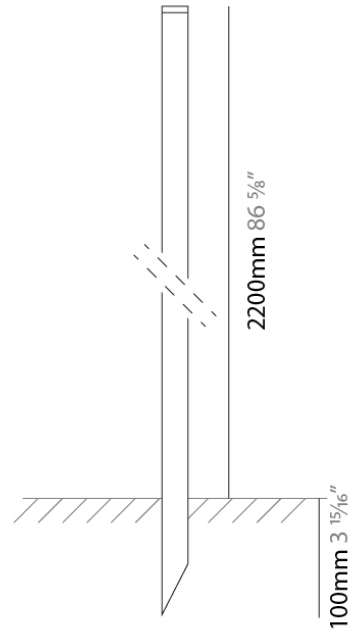

E9FROGMOD COMPONENTS

PROJECT _____

TYPE _____

NOTES _____

QUANTITY _____

DATE _____

E9A470-

DESCRIPTION

Frog - Pole with Spike - H. 2200mm

GENERAL

Series: Frog

Partner: Platek

Division: Exterior

PHYSICAL

Height (mm): 2200

Fixture Finish: BLK / BRZ

Fixture Material: Metal

Upon Request: Finishes - White, Green Forest, Corten

RATINGS AND CERTIFICATIONS

Certified By: Certified for North American Standards

IP rating: IP66

E