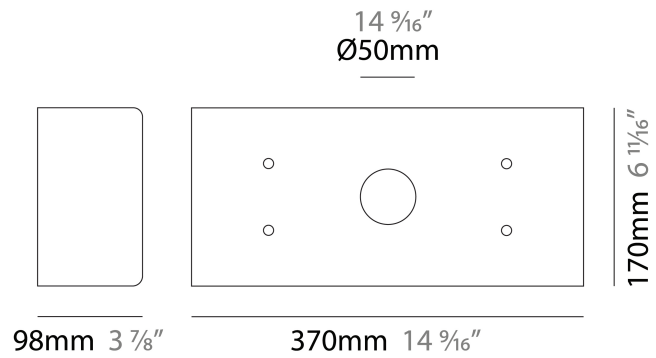

E9FROGMOD COMPONENTS

E9A50019-

DESCRIPTION

Frog - Double box for 2 heads Frog 365 x 170 x h. 100 mm

GENERAL

Series: Frog

Partner: Platek

Division: Exterior

PHYSICAL

Fixture Material: Metal

RATINGS AND CERTIFICATIONS

Certified By: Certified for North American Standards

IP rating: IP66