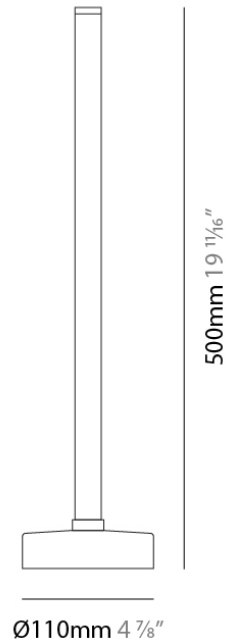

E9FROGMOD COMPONENTS

PROJECT _____

TYPE _____

NOTES _____

QUANTITY _____

DATE _____

E9A333-

DESCRIPTION

Frog - Base with Pole - H. 500mm

GENERAL

Series: Frog

Partner: Platek

Division: Exterior

PHYSICAL

Height (mm): 500

Fixture Finish: BLK / BRZ

Fixture Material: Metal

Upon Request: Finishes - White, Green Forest, Corten

RATINGS AND CERTIFICATIONS

Certified By: Certified for North American Standards

IP rating: IP66