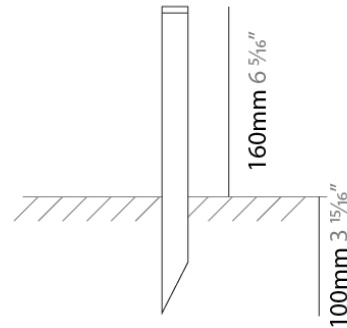

E9FROGMOD COMPONENTS

PROJECT _____

TYPE _____

NOTES _____

QUANTITY _____

DATE _____

E9A343-

DESCRIPTION

Frog - Pole with Spike - H. 160mm

GENERAL

Series: Frog

Partner: Platek

Division: Exterior

PHYSICAL

Height (mm): 160

Fixture Finish: BLK / BRZ

Fixture Material: Metal

Upon Request: Finishes - White, Green Forest, Corten

RATINGS AND CERTIFICATIONS

Certified By: Certified for North American Standards

IP rating: IP66

E