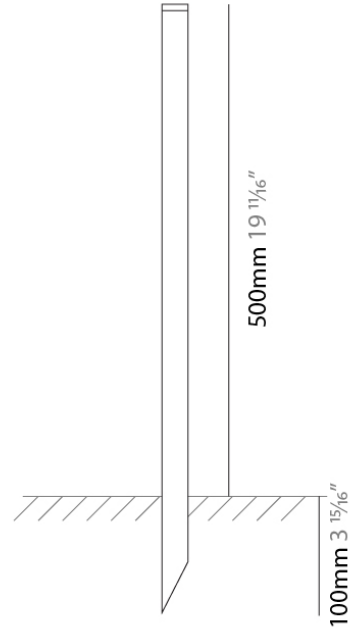

E9FROGMOD COMPONENTS

PROJECT _____

TYPE _____

NOTES _____

QUANTITY _____

DATE _____

E9A344-

DESCRIPTION

Frog - Pole with Spike - H. 500mm

GENERAL

Series: Frog

Partner: Platek

Division: Exterior

PHYSICAL

Height (mm): 500

Fixture Finish: BLK / BRZ

Fixture Material: Metal

Upon Request: Finishes - White, Green Forest, Corten

RATINGS AND CERTIFICATIONS

Certified By: Certified for North American Standards

IP rating: IP66

E