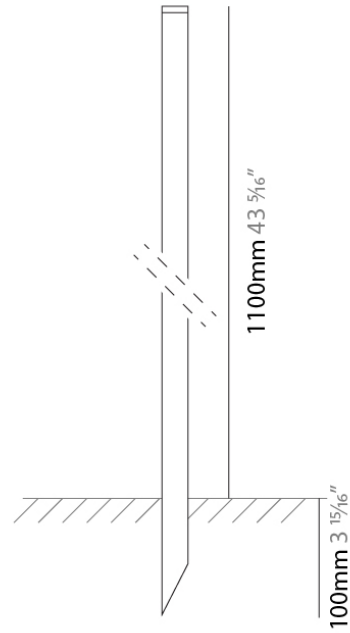

E9FROGMOD COMPONENTS

PROJECT	
TYPE	
NOTES	
QUANTITY	
DATE	

E9A345-

DESCRIPTION
Frog - Pole with Spike - H. 1100mm

GENERAL
Series: Frog
Partner: Platek
Division: Exterior

PHYSICAL
Height (mm): 1100
Fixture Finish: BLK / BRZ
Fixture Material: Metal
Upon Request: Finishes - White, Green Forest, Corten

RATINGS AND CERTIFICATIONS
Certified By: Certified for North American Standards
IP rating: IP66