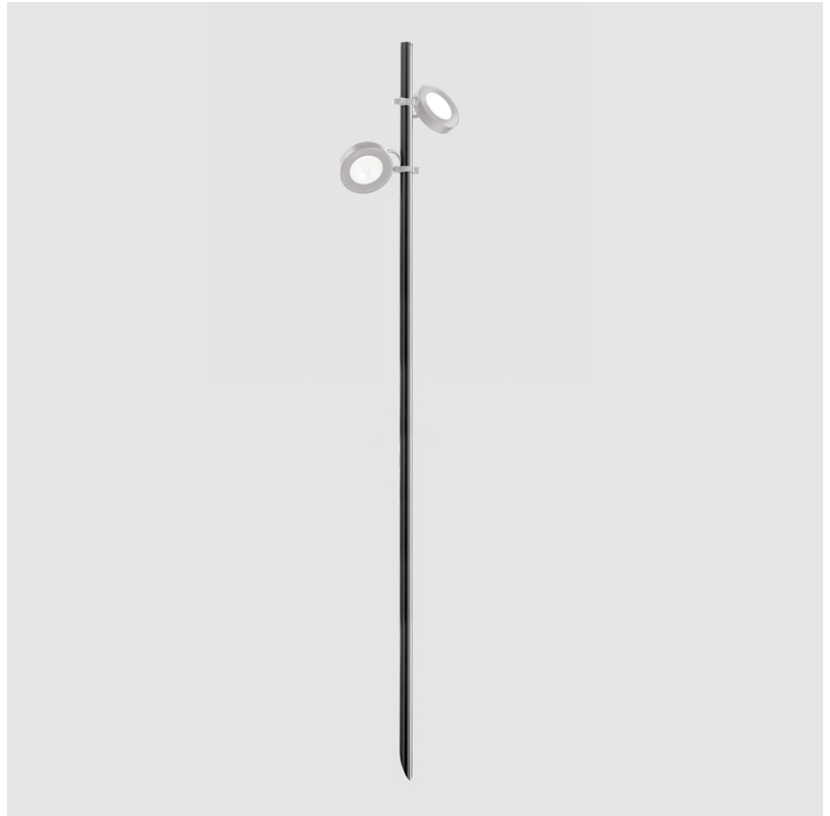

E9FROGMOD COMPONENTS

PROJECT _____

TYPE _____

NOTES _____

QUANTITY _____

DATE _____

E9A470-

DESCRIPTION

Frog - Pole with Spike - H. 2200mm

GENERAL

Series: Frog

Partner: Platek

Division: Exterior

PHYSICAL

Height (mm): 2200

Fixture Finish: BLK / BRZ

Fixture Material: Metal

Upon Request: Finishes - White, Green Forest, Corten

RATINGS AND CERTIFICATIONS

Certified By: Certified for North American Standards

IP rating: IP66

E