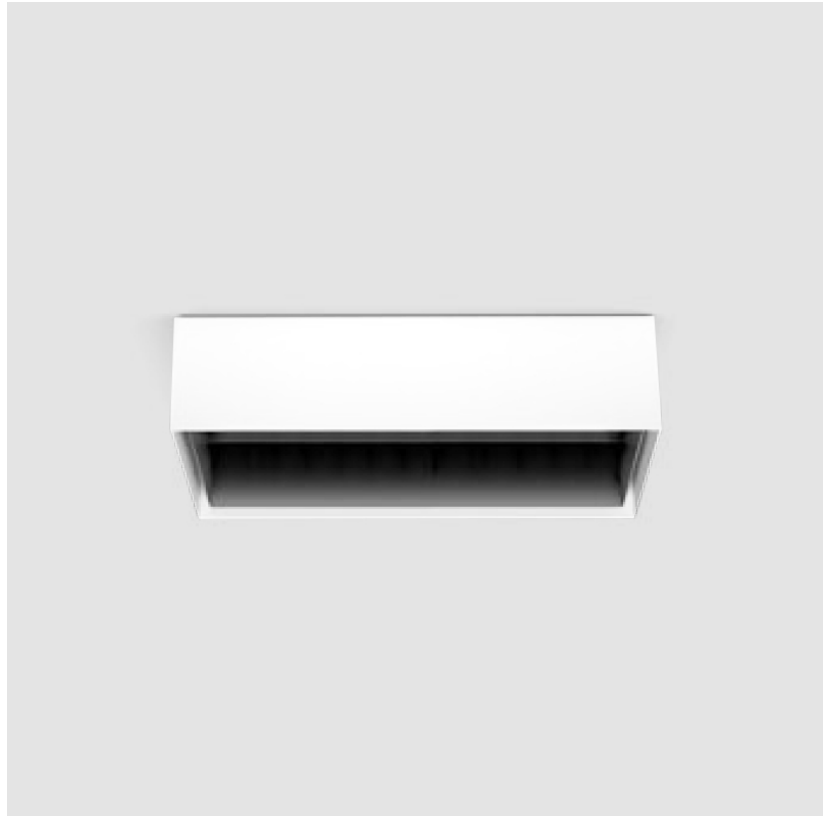

E9FROGMOD COMPONENTS

E9A50019-

DESCRIPTION

Frog - Double box for 2 heads Frog 365 x 170 x h. 100 mm

GENERAL

Series: Frog

Partner: Platek

Division: Exterior

PHYSICAL

Fixture Material: Metal

RATINGS AND CERTIFICATIONS

Certified By: Certified for North American Standards

IP rating: IP66