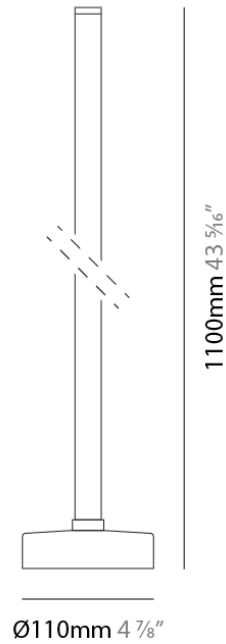

E9FROGMOD COMPONENTS

PROJECT _____

TYPE _____

NOTES _____

QUANTITY _____

DATE _____

E9A334-

DESCRIPTION

Frog - Base with Pole - H. 1100mm

GENERAL

Series: Frog

Partner: Platek

Division: Exterior

PHYSICAL

Height (mm): 1100

Fixture Finish: BLK / BRZ

Fixture Material: Metal

Upon Request: Finishes - White, Green Forest, Corten

RATINGS AND CERTIFICATIONS

Certified By: Certified for North American Standards

IP rating: IP66