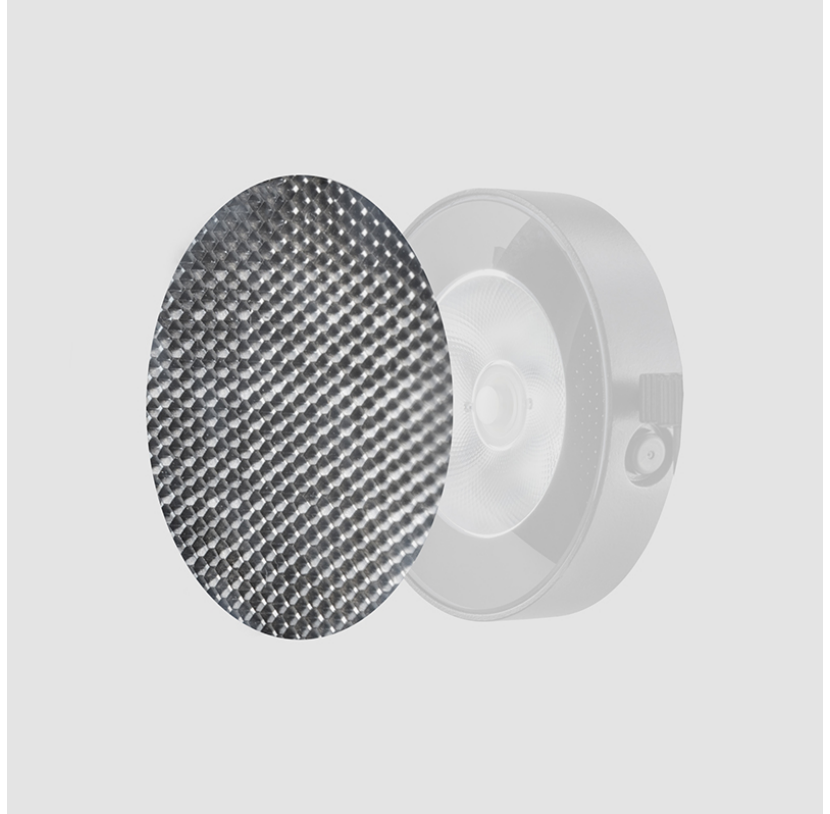

E9FROGMOD COMPONENTS

E9A38000

DESCRIPTION

Frog - Honeycomb Fliter to be used in addtion to flters/visors

GENERAL

Series: Frog

Partner: Platek

Division: Exterior

PHYSICAL

Fixture Finish: BLK

Fixture Material: Plastic

RATINGS AND CERTIFICATIONS

Certified By: Certified for North American Standards

IP rating: IP65