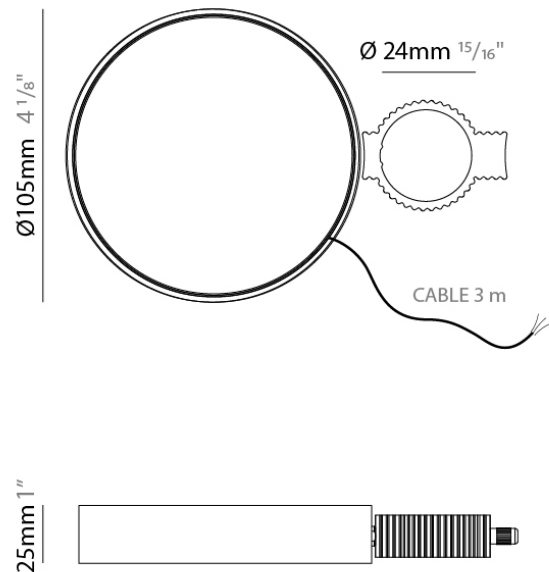

E9FROGMOD COMPONENTS POST

E9F373-

DESCRIPTION

Frog - Projector- Ø105mm / 4 1/8" - 9.6W LED - 3000K / 4000K - 250mA - Optics 26° / 45° / 102° - ELV Dimming

GENERAL

Series: Frog
Partner: Platek
Division: Exterior
Installation: Post
Product Type: Bollard - Garden
Mounting Location: Above Ground
Light Distribution: Adjustable / Direct

PHYSICAL

Shape: Round
Diameter (mm): 105
Diameter (in): 4 1/8
Width (mm): 25
Width (in): 1
Weight (kg): 0.6
Weight (lbs): 1.32
Screws: No visible screws
Diffuser: Clear tempered glass
Gasket: Gore-Tex (R) Valve
Fixture Finish: BLK / BRZ / COR / FGR / WHI
Fixture Material: Aluminum Die Cast
Upon Request: Finishes - White, Green Forest, Corten

ELECTRICAL

Input Wattage Range: 1 - 9 W
Lamp Type: LED
Input Wattage (W): 9.6
Total Output Wattage (W): 9.5
Dimming: Triac. Dimmable
Driver Included: No
Driver Location: Remote
Driver Type: Constant Current - Universal
Driver Class: Class 2
Input Voltage (V): 120
Constant Current (MA): 250mA
Upon Request: 0-10V Dimming / DALI Dimming

LED

Delivered Lumen Range: 500 - 999 lm
Number of LEDs: 1
Color Temperature (°K): 3000 / 4000
Max. Delivered Lumen (lm): 655 / 680
Nominal Lumen (lm): 900 / 935
CRI: >80 CRI
Lamp Life (hrs): 60000

OPTICAL

Optic°: 26 / 45 / 102
Adjustability: Tilting

RATINGS AND CERTIFICATIONS

Certified By: Certified for North American Standards
IP rating: IP66
IK Rating: IK08