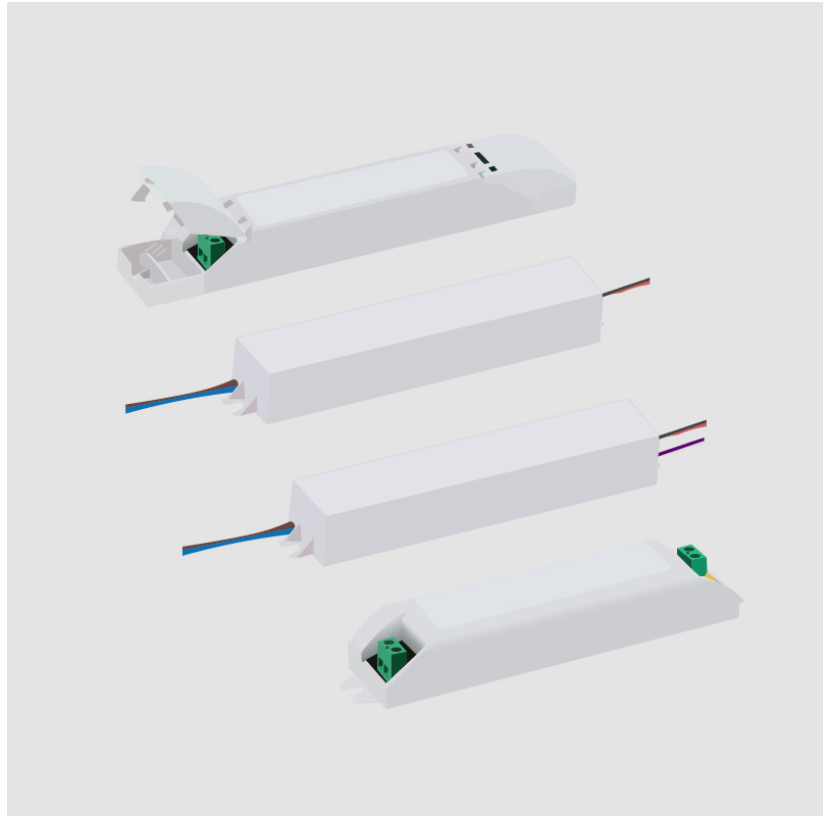

E9I521- COMPONENTS

PROJECT

TYPE

NOTES

QUANTITY

DATE

DVO0600024MP

DESCRIPTION

MeanWell - PWM-60-24 - 0-10Vdc / Resistance / 10V PWM signal dimming - Dim-to-Off - 19.2-60W - 24Vdc - 120-277Vac - LED power supply -Used with ENCP8 -Available with IP68 - Outdoor Rated - Enclosure TBD

PHYSICAL

Shape: Rectangle

Length (mm): 150

Length (in): 5 ⁷/₈

Width (mm): 53

Width (in): 2 ¹/₁₆

Height (mm): 35

Height (in): 1 ³/₈

Weight (kg): 0.49

Fixture Material: Plastic

ELECTRICAL

Lamp Type: LED

Input Wattage (W): 67.4

Total Output Wattage (W): 60

Dimming: 0-10V Dimming to 0%

Driver Type: Constant Voltage - 120-277Vac / Type HL

Driver Class: Class 2

Input Voltage (V): Universal

Constant Voltage (V): 24 dc

RATINGS AND CERTIFICATIONS

Certified By: UR Listed

IP rating: IP67