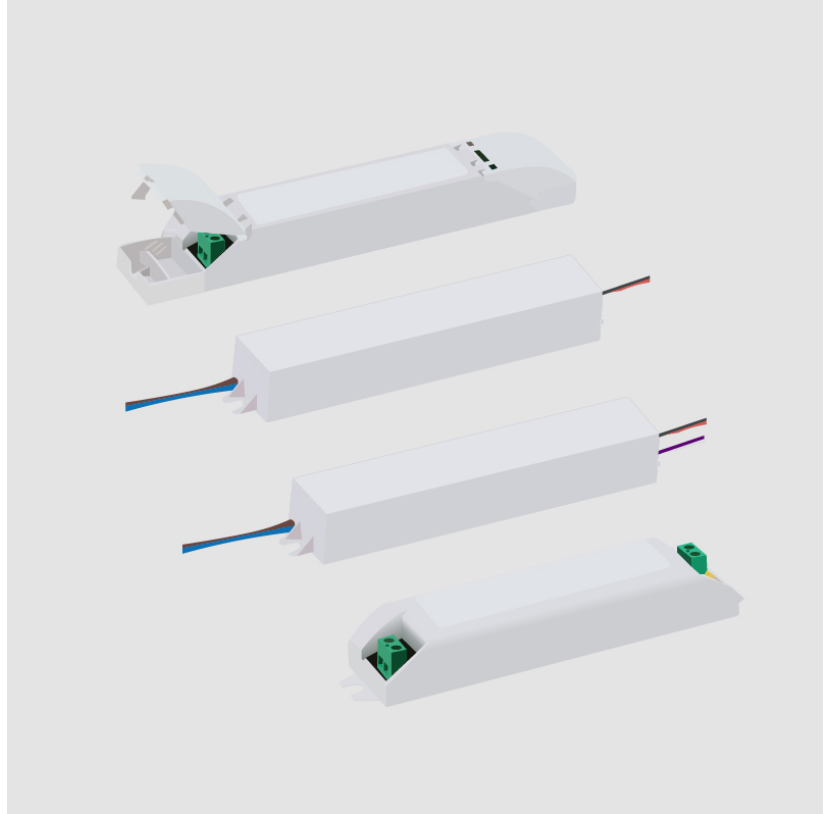

E9I521- COMPONENTS

PROJECT

TYPE

NOTES

QUANTITY

DATE

DVO0600024MF

DESCRIPTION

MeanWell - LPF-60D-24 - 1-10Vdc / Resistance / 10V PWM Dimming - 19.2-60W - 24Vdc - 120-277Vac - LED power supply

GENERAL

Division: Architectural : Components : LED Drivers

PHYSICAL

Length (mm): 162.5

Length (in): 6 ²⁵/₆₄

Width (mm): 43

Width (in): 1 ¹¹/₁₆

Height (mm): 32

Height (in): 1 ¹⁷/₆₄

Weight (kg): 0.45

Weight (lbs): 0.99

Fixture Material: Plastic

ELECTRICAL

Lamp Type: LED

Input Wattage (W): 66

Total Output Wattage (W): 19.2-60

Dimming: 1-10V Dimming to 10%

Driver Type: Constant Voltage - Universal

Driver Class: Class 2

Input Voltage (V): 120 - 277

Output Voltage (V): 24

Constant Voltage (V): 24

RATINGS AND CERTIFICATIONS

Certified By: UR Listed

IP rating: IP67