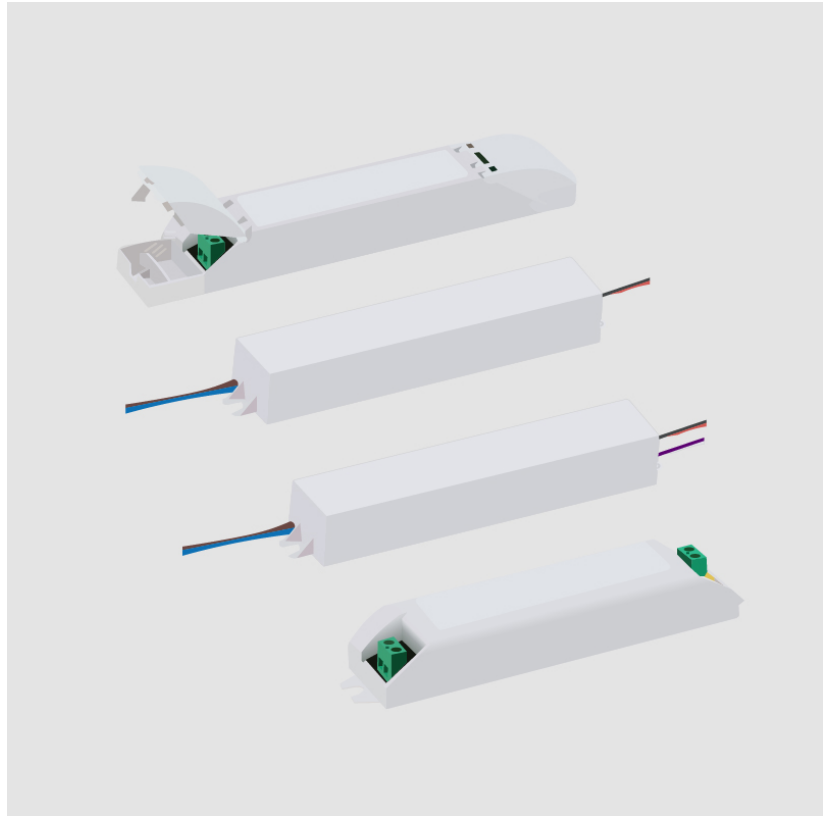

E9I521- COMPONENTS

DVO0600024MF

DESCRIPTION

MeanWell - LPF-60D-24 - 1-10Vdc / Resistance / 10V PWM Dimming - 19.2-60W - 24Vdc - 120-277Vac - LED power supply

GENERAL

Division: Architectural : Components : LED Drivers

PHYSICAL

Length (mm): 162.5

Length (in): 6 ²⁵/₆₄

Width (mm): 43

Width (in): 1 ¹¹/₁₆

Height (mm): 32

Height (in): 1 ¹⁷/₆₄

Weight (kg): 0.45

Weight (lbs): 0.99

Fixture Material: Plastic

ELECTRICAL

Lamp Type: LED

Input Wattage (W): 66

Total Output Wattage (W): 19.2-60

Dimming: 1-10V Dimming to 10%

Driver Type: Constant Voltage - Universal

Driver Class: Class 2

Input Voltage (V): 120 - 277

Output Voltage (V): 24

Constant Voltage (V): 24

RATINGS AND CERTIFICATIONS

Certified By: UR Listed

IP rating: IP67