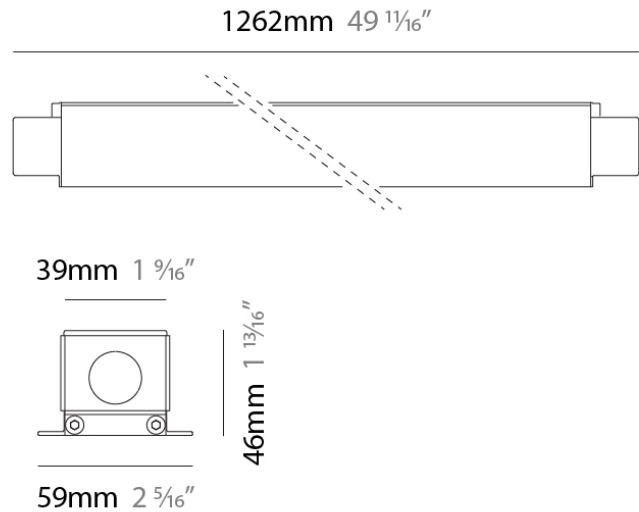

PROJECT	
TYPE	
NOTES	
QUANTITY	
DATE	

E9I521- COMPONENTS

E9A19600

DESCRIPTION
Mini Corniche Recessed 1200 Housing - 1262 x 59 x 45.5mm - Anodized Aluminum

GENERAL
Series: Mini Corniche
Brand: Platek
Division: Exterior

PHYSICAL
Length (mm): 1262
Length (in): 49 11/16
Width (mm): 59
Width (in): 2 5/16
Height (mm): 45.5
Height (in): 1 13/16
Fixture Material: Metal

RATINGS AND CERTIFICATIONS
Certified By: Certified for North American Standards
IP rating: IP65