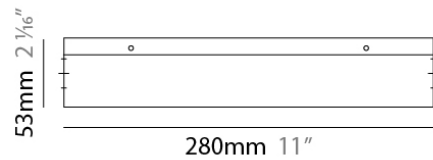

E9I521- COMPONENTS

PROJECT
TYPE
NOTES
QUANTITY
DATE

ENCP9

DESCRIPTION
Empty Metal Enclosure for Driver - IP20 - Indoor Rated

GENERAL
Division: Architectural : Components

PHYSICAL
Shape: Rectangle
Length (mm): 280
Length (in): 11
Width (mm): 58
Width (in): 2 5/16
Height (mm): 54
Height (in): 2 1/8
Screws: A4 stainless steel
Fixture Material: Metal

RATINGS AND CERTIFICATIONS
IP rating: IP20