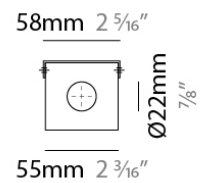

E9I521- COMPONENTS

PROJECT	_____
TYPE	_____
NOTES	_____
QUANTITY	_____
DATE	_____

ENCP9

DESCRIPTION

Empty Metal Enclosure for Driver - IP20 - Indoor Rated

GENERAL

Division: Architectural : Components

PHYSICAL

Shape: Rectangle

Length (mm): 280

Length (in): 11

Width (mm): 58

Width (in): 2 ⁵/₁₆"

Height (mm): 54

Height (in): 2 ¹/₈"

Screws: A4 stainless steel

Fixture Material: Metal

RATINGS AND CERTIFICATIONS

IP rating: IP20