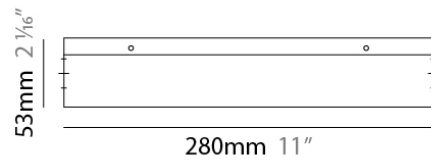

E9I521- COMPONENTS

PROJECT	_____
TYPE	_____
NOTES	_____
QUANTITY	_____
DATE	_____

ENCP9

DESCRIPTION

Empty Metal Enclosure for Driver - IP20 - Indoor Rated

GENERAL

Division: Architectural : Components

PHYSICAL

Shape: Rectangle

Length (mm): 280

Length (in): 11

Width (mm): 58

Width (in): 2 ⁵/₁₆"

Height (mm): 54

Height (in): 2 ¹/₈"

Screws: A4 stainless steel

Fixture Material: Metal

RATINGS AND CERTIFICATIONS

IP rating: IP20