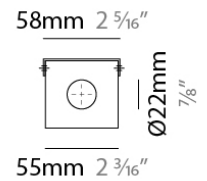

E9I521- COMPONENTS

PROJECT
TYPE
NOTES
QUANTITY
DATE

ENCP9

DESCRIPTION
Empty Metal Enclosure for Driver - IP20 - Indoor Rated

GENERAL
Division: Architectural : Components

PHYSICAL
Shape: Rectangle
Length (mm): 280
Length (in): 11
Width (mm): 58
Width (in): 2 5/16
Height (mm): 54
Height (in): 2 1/8
Screws: A4 stainless steel
Fixture Material: Metal

RATINGS AND CERTIFICATIONS
IP rating: IP20