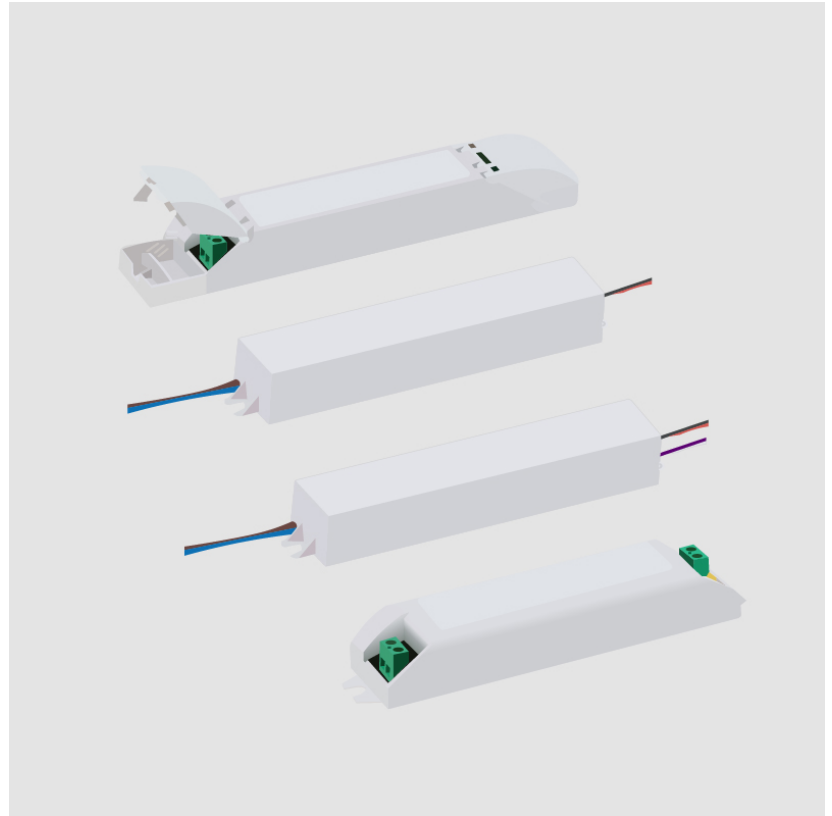

E9I521- COMPONENTS

PROJECT

TYPE

NOTES

QUANTITY

DATE

DPH0300024EL

DESCRIPTION

EMCOD - MLE30-24DC - Phase dimming (LE / TE) @120Vac only - 1.2-30W - 24Vdc - 120-277Vac - (Outdoor) LED power supply w/UL approved enclosure

GENERAL

Division: Architectural : Components : LED Drivers

PHYSICAL

Length (mm): 165.1

Length (in): 6 1/2

Width (mm): 91.95

Width (in): 3 5/8

Height (mm): 25.9

Height (in): 1

Weight (kg): 0.09

Weight (lbs): 0.21

Fixture Material: Metal

ELECTRICAL

Lamp Type: LED

Total Output Wattage (W): 1.5-30

Dimming: Phase Dimming (120Vac Only)

Driver Type: Constant Voltage - Universal

Driver Class: Class 2

Input Voltage (V): 120 - 277

Output Voltage (V): 24

LED

Efficiency (%): 90

RATINGS AND CERTIFICATIONS

Certified By: UL Listed

IP rating: Dry / Damp