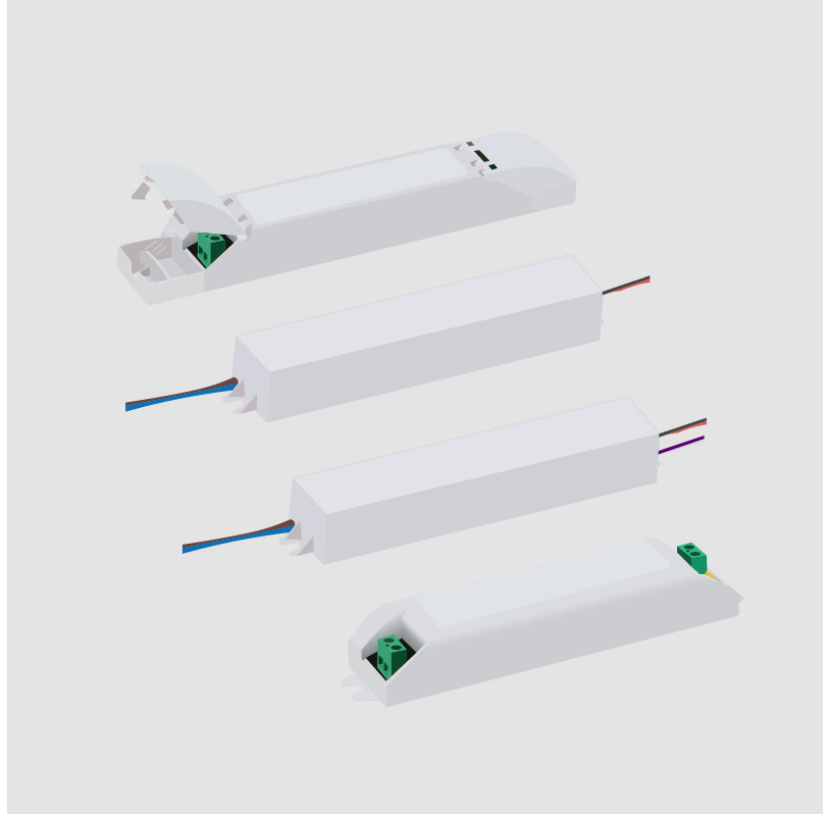

E9I521- COMPONENTS

PROJECT

TYPE

NOTES

QUANTITY

DATE

DND0600024MV

DESCRIPTION

MeanWell - LPV-60-24 - Non-dimming - 60W - 24Vdc - 120Vac - LED power supply

GENERAL

Division: Architectural : Components : LED Drivers

PHYSICAL

Length (mm): 162.5

Length (in): 6 $\frac{3}{4}$

Width (mm): 42.5

Width (in): 1 $\frac{11}{16}$

Height (mm): 32

Height (in): 1 $\frac{5}{16}$

Fixture Material: Plastic

ELECTRICAL

Lamp Type: LED

Total Output Wattage (W): 0-60

Dimming: Non-Dimmable

Driver Type: Constant Voltage - 120Vac

Driver Class: Class 2

Input Voltage (V): 120

Output Voltage (V): 24

Constant Voltage (V): 0-24

RATINGS AND CERTIFICATIONS

Certified By: UR Listed

IP rating: IP67