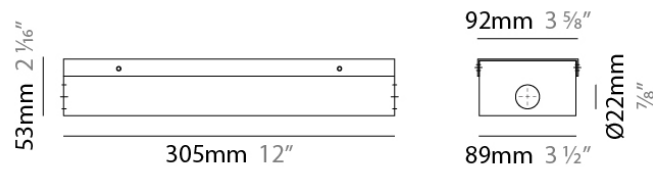

Length (mm): 165.1

Length (in): 6 1/2

Width (mm): 91.95

Width (in): 3 5/8

Height (mm): 25.9

Height (in): 1

Weight (kg): 0.09

Weight (lbs): 0.21

E9A19600

DESCRIPTION
 Mini Corniche Recessed 1200 Housing - 1262 x 59 x 45.5mm - Anodized Aluminum

GENERAL
 Series: Mini Corniche
 Brand: Platek
 Division: Exterior

PHYSICAL
 Length (mm): 1262
 Length (in): 49 11/16
 Width (mm): 59
 Width (in): 2 5/16
 Height (mm): 45.5
 Height (in): 1 13/16
 Fixture Material: Metal

GENERAL
Division: Architectural : Components

PHYSICAL
Shape: Rectangle
Length (mm): 305
Length (in): 12
Width (mm): 92
Width (in): 3 5/8
Height (mm): 54
Height (in): 2 1/8
Fixture Material: Metal

RATINGS AND CERTIFICATIONS
IP rating: IP20

Shape: Rectangle

Length (mm): 280

Length (in): 11

Width (mm): 58

Width (in): 2 ⁵/₁₆"

Height (mm): 54

Height (in): 2 ¹/₈"

Screws: A4 stainless steel