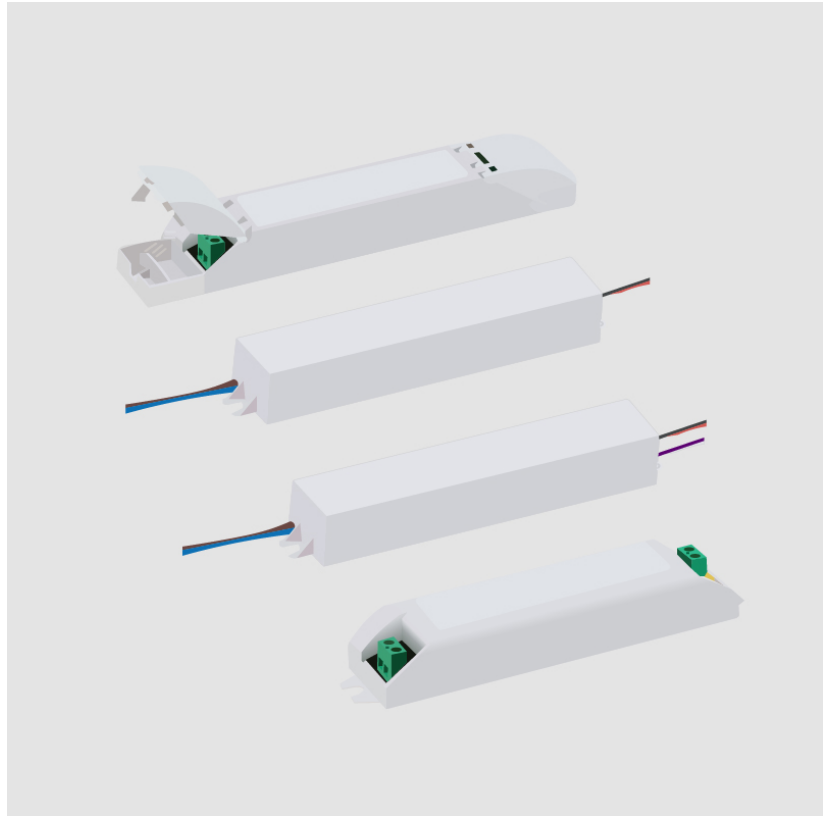

E9I521- COMPONENTS

PROJECT

TYPE

NOTES

QUANTITY

DATE

DPH0600024EL

DESCRIPTION

EMCOD - MLE60-24DC - Phase dimming (LE / TE) @120Vac only - 3-60W - 24Vdc - 120-277Vac - (Outdoor) LED power supply w/UL approved enclosure

GENERAL

Division: Architectural : Components : LED Drivers

PHYSICAL

Length (mm): 187.96

Length (in): 7 ³/₈

Width (mm): 91.94

Width (in): 3 ⁵/₈

Height (mm): 25.9

Height (in): 1

Weight (kg): 0.1

Weight (lbs): 0.24

Fixture Material: Metal

ELECTRICAL

Lamp Type: LED

Total Output Wattage (W): 3-60

Dimming: Phase Dimming (120Vac Only)

Driver Type: Constant Voltage - Universal

Input Voltage (V): 120 - 277

Output Voltage (V): 24

Constant Voltage (V): 24

LED

Efficiency (%): 90

RATINGS AND CERTIFICATIONS

Certified By: UL Listed

IP rating: IP67