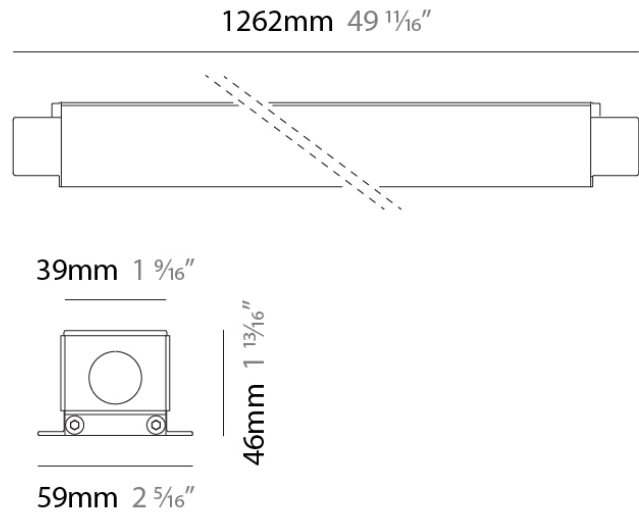

PHYSICAL

Length (mm): 162.5

Length (in): 6 ²⁵/₆₄

Width (mm): 43

Width (in): 1 ¹¹/₁₆

Height (mm): 32

Height (in): 1 ¹⁷/₆₄

Weight (kg): 0.45

PHYSICAL

Shape: Rectangle

Length (mm): 150

Length (in): 5 ⁷/₈

Width (mm): 53

Width (in): 2 ¹/₁₆

Height (mm): 35

Height (in): 1 ³/₈

E9A19600

DESCRIPTION
 Mini Corniche Recessed 1200 Housing - 1262 x 59 x 45.5mm - Anodized Aluminum

GENERAL
 Series: Mini Corniche
 Partner: Platek
 Division: Exterior

PHYSICAL
 Length (mm): 1262
 Length (in): 49 11/16
 Width (mm): 59
 Width (in): 2 5/16
 Height (mm): 45.5
 Height (in): 1 13/16
 Fixture Material: Metal

GENERAL
Division: Architectural : Components

PHYSICAL
Shape: Rectangle
Length (mm): 305
Length (in): 12
Width (mm): 92
Width (in): 3 5/8
Height (mm): 54
Height (in): 2 1/8
Fixture Material: Metal

RATINGS AND CERTIFICATIONS
IP rating: IP20