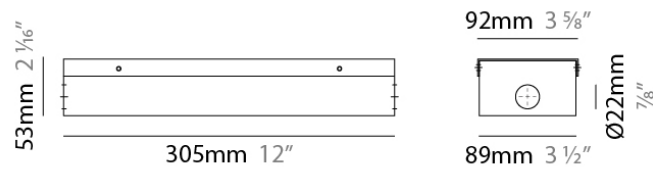

Length (mm): 165.1

Length (in): 6 1/2

Width (mm): 91.95

Width (in): 3 5/8

Height (mm): 25.9

Height (in): 1

Weight (kg): 0.09

Weight (lbs): 0.21

PHYSICAL

Length (mm): 162.5

Length (in): 6 ²⁵/₆₄

Width (mm): 43

Width (in): 1 ¹¹/₁₆

Height (mm): 32

Height (in): 1 ¹⁷/₆₄

Weight (kg): 0.45

E9A19600

DESCRIPTION
 Mini Corniche Recessed 1200 Housing - 1262 x 59 x 45.5mm - Anodized Aluminum

GENERAL
 Series: Mini Corniche
 Partner: Platek
 Division: Exterior

PHYSICAL
 Length (mm): 1262
 Length (in): 49 11/16
 Width (mm): 59
 Width (in): 2 5/16
 Height (mm): 45.5
 Height (in): 1 13/16
 Fixture Material: Metal

GENERAL
Division: Architectural : Components

PHYSICAL
Shape: Rectangle
Length (mm): 305
Length (in): 12
Width (mm): 92
Width (in): 3 5/8
Height (mm): 54
Height (in): 2 1/8
Fixture Material: Metal

RATINGS AND CERTIFICATIONS
IP rating: IP20