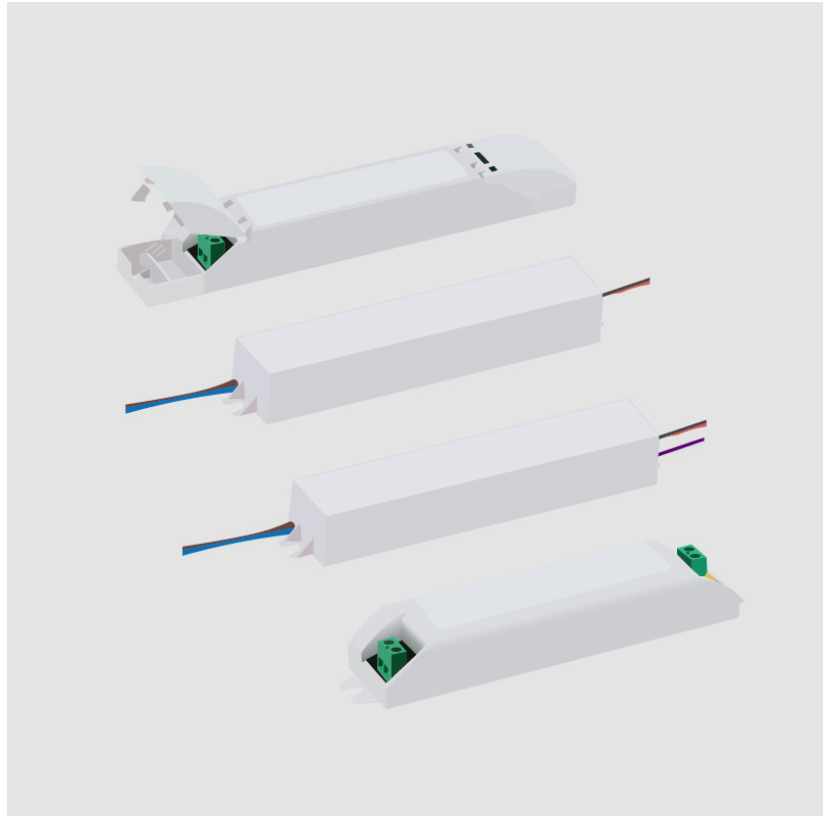

E9I627- COMPONENTS

PROJECT

TYPE

NOTES

QUANTITY

DATE

DMX050PROGES

DESCRIPTION

Eldoled - POWERdrive PW0561S1 - DMX/RDM Dimming - 50W - 4x 55V Outputs - 200-1050mA - 120-277Vac - Programmable LED power supply

PHYSICAL

Length (mm): 130

Length (in): 5 1/8

Width (mm): 76

Width (in): 3

Height (mm): 30

Height (in): 1 3/16

Weight (kg): 0.35

Weight (lbs): 0.77

Fixture Material: Metal

ELECTRICAL

Lamp Type: LED

Total Output Wattage (W): 0.3-50

Dimming: Bluetooth technology or DMX

Control Gear: DMX

Driver Type: Constant Current - Universal

Driver Class: Class 2

Housing: ENCP6 (Indoor rated only - IP65 or higher to be supplied by others)

Input Voltage (V): 120 - 277

Constant Current (MA): 150-1400

Constant Voltage (V): 2-55

RATINGS AND CERTIFICATIONS

Certified By: UR Listed

IP rating: Dry / Damp