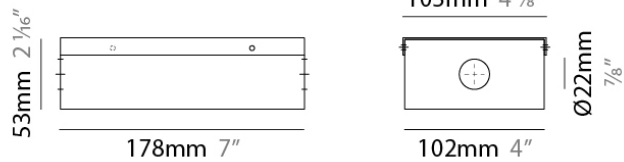

PROJECT	
TYPE	
NOTES	
QUANTITY	
DATE	

E9I627- COMPONENTS

ENCP6

DESCRIPTION

Empty Metal Enclosure for Driver - IP20 - Indoor Rated

GENERAL

Division: Architectural : Components

PHYSICAL

Shape: Rectangle

Length (mm): 178

Length (in): 7

Width (mm): 105

Width (in): 4 1/8

Height (mm): 54

Height (in): 2 1/8

Screws: A4 stainless steel

Fixture Material: Metal

RATINGS AND CERTIFICATIONS

IP rating: IP20