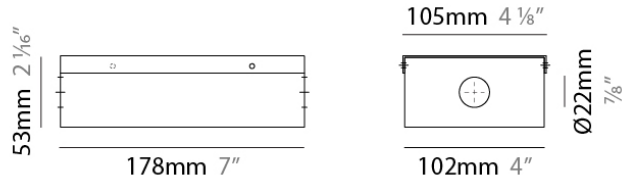

Height (in): 1 3/16

Weight (kg): 0.35

Weight (lbs): 0.77

Fixture Material: Metal

ELECTRICAL

Lamp Type: LED

Total Output Wattage (W): 0.3-50

Dimming: Bluetooth technology or DMX

Division: Exterior

PHYSICAL

Diameter (mm): 220

Diameter (in): 8 ¹¹/₁₆

Height (mm): 260

Height (in): 10 ¹/₄

Fixture Material: Metal

RATINGS AND CERTIFICATIONS

Empty Metal Enclosure for Driver - IP20 - Indoor Rated

GENERAL

Division: Architectural : Components

PHYSICAL

Shape: Rectangle

Length (mm): 178

Length (in): 7

Width (mm): 105

Width (in): 4 1/8

Height (mm): 54

Height (in): 2 1/8

Screws: A4 stainless steel

Fixture Material: Metal

RATINGS AND CERTIFICATIONS

IP rating: IP20

LEGEND