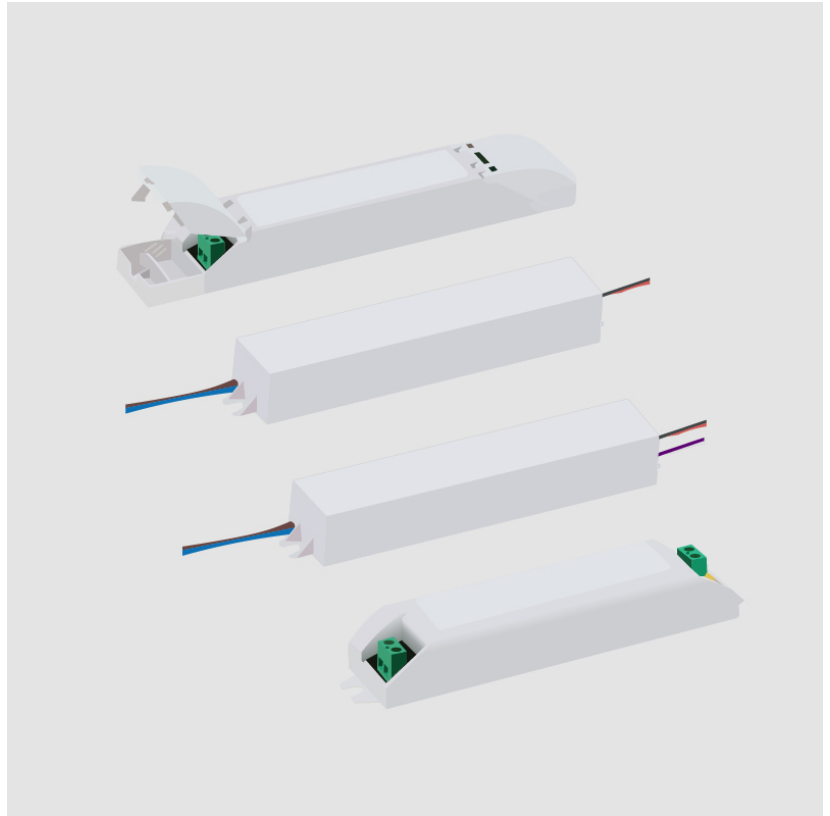

E9I628- COMPONENTS

PROJECT

TYPE

NOTES

QUANTITY

DATE

DMX050PROGES

DESCRIPTION

Eldoled - POWERdrive PW0561S1 - DMX/RDM Dimming - 50W - 4x 55V Outputs - 200-1050mA - 120-277Vac - Programmable LED power supply

PHYSICAL

Length (mm): 130

Length (in): 5 1/8

Width (mm): 76

Width (in): 3

Height (mm): 30

Height (in): 1 3/16

Weight (kg): 0.35

Weight (lbs): 0.77

Fixture Material: Metal

ELECTRICAL

Lamp Type: LED

Total Output Wattage (W): 0.3-50

Dimming: Bluetooth technology or DMX

Control Gear: DMX

Driver Type: Constant Current - Universal

Driver Class: Class 2

Housing: ENCP6 (Indoor rated only - IP65 or higher to be supplied by others)

Input Voltage (V): 120 - 277

Constant Current (MA): 150-1400

Constant Voltage (V): 2-55

RATINGS AND CERTIFICATIONS

Certified By: UR Listed

IP rating: Dry / Damp