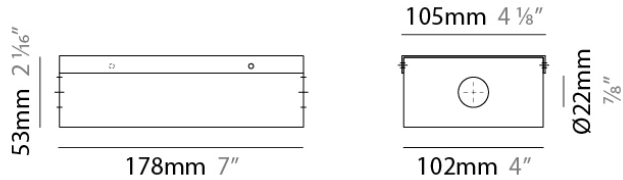

E9I633- COMPONENTS

PROJECT	_____
TYPE	_____
NOTES	_____
QUANTITY	_____
DATE	_____

ENCP6

DESCRIPTION
Empty Metal Enclosure for Driver - IP20 - Indoor Rated

GENERAL
Division: Architectural : Components

PHYSICAL
Shape: Rectangle
Length (mm): 178
Length (in): 7
Width (mm): 105
Width (in): 4 1/8
Height (mm): 54
Height (in): 2 1/8
Screws: A4 stainless steel
Fixture Material: Metal

RATINGS AND CERTIFICATIONS
IP rating: IP20