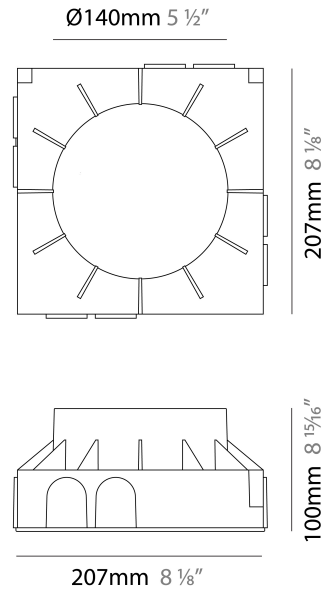

E9I633- COMPONENTS

PROJECT	_____
TYPE	_____
NOTES	_____
QUANTITY	_____
DATE	_____

E9A08800

DESCRIPTION

1200 Mini - Sleeve Ø 140mm, H. 100mm with a 200 x 200mm square base

GENERAL

Series: Mini _____
Brand: Platek _____
Division: Exterior _____

PHYSICAL

Diameter (mm): 140 _____
Diameter (in): 5 ½ _____
Length (mm): 200 _____
Length (in): 7 ⅞ _____
Width (mm): 200 _____
Height (mm): 100 _____
Height (in): 3 ⅝ _____
Fixture Material: Metal _____

RATINGS AND CERTIFICATIONS

Certified By: Certified for North American Standards _____
IP rating: IP65 _____