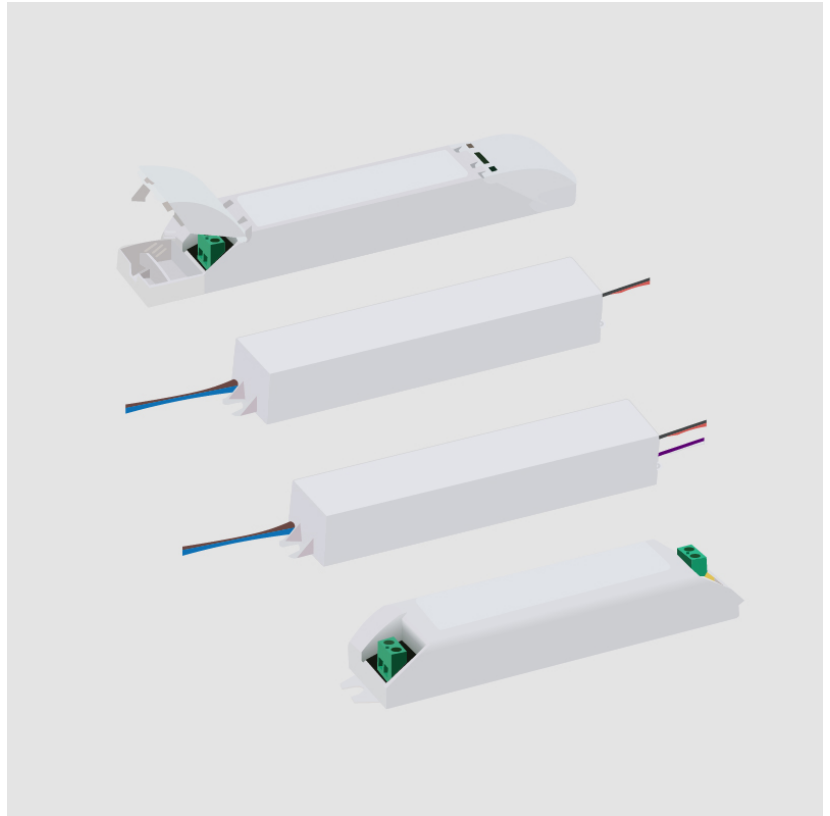

E9I634- COMPONENTS

PROJECT

TYPE

NOTES

QUANTITY

DATE

DMX100PROGES

DESCRIPTION

Eldoled - POWERdrive PW01061S1 - DMX/RDM Dimming - 100W - 4x 57V Outputs - 200-1050mA - 120-277Vac - Programmable LED power supply

PHYSICAL

Length (mm): 230

Length (in): 9 ¹/₁₆

Width (mm): 80

Width (in): 3 ¹/₃₂

Height (mm): 30

Height (in): 1 ³/₁₆

Weight (kg): 0.93

Weight (lbs): 2.05

Fixture Material: Metal

ELECTRICAL

Lamp Type: LED

Total Output Wattage (W): 0.4-100

Dimming: Bluetooth technology or DMX

Driver Type: Constant Current - Universal

Driver Class: Class 2

Housing: ENCP8 (Indoor rated only - IP65 or higher to be supplied by others)

Input Voltage (V): 120 - 277

Constant Current (MA): 200-1050

Constant Voltage (V): 4x 2-57

RATINGS AND CERTIFICATIONS

Certified By: UR Listed

IP rating: Dry / Damp