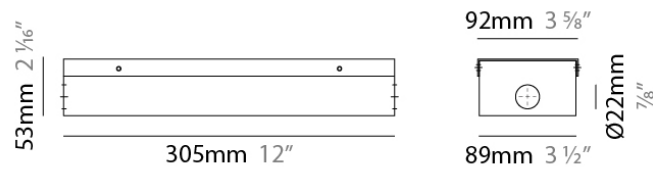

E9I634- COMPONENTS

PROJECT	_____
TYPE	_____
NOTES	_____
QUANTITY	_____
DATE	_____

ENCP8

DESCRIPTION
Empty Metal Enclosure for Driver - IP20 - Indoor Rated

GENERAL
Division: Architectural : Components

PHYSICAL
Shape: Rectangle
Length (mm): 305
Length (in): 12
Width (mm): 92
Width (in): 3 5/8
Height (mm): 54
Height (in): 2 1/8
Fixture Material: Metal

RATINGS AND CERTIFICATIONS
IP rating: IP20