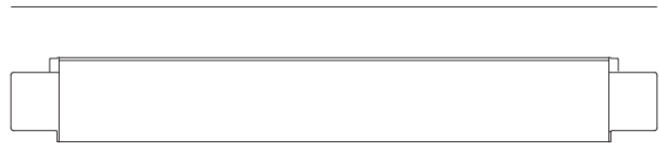

#### RATINGS AND CERTIFICATIONS

Certified By: Certified for North American Standards

IP rating: IP65

362mm 14 1/4"

39mm 1 9/16"

46mm 1 13/16"

59mm 2 5/16"