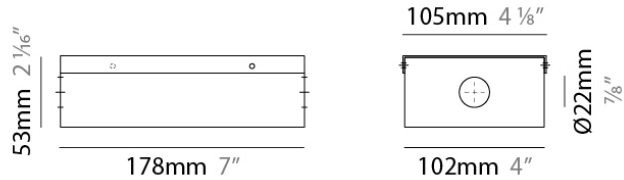

E9I637- COMPONENTS

PROJECT	
TYPE	
NOTES	
QUANTITY	
DATE	

ENCP6

DESCRIPTION
Empty Metal Enclosure for Driver - IP20 - Indoor Rated

GENERAL
Division: Architectural : Components

PHYSICAL
Shape: Rectangle
Length (mm): 178
Length (in): 7
Width (mm): 105
Width (in): 4 1/8
Height (mm): 54
Height (in): 2 1/8
Screws: A4 stainless steel
Fixture Material: Metal

RATINGS AND CERTIFICATIONS
IP rating: IP20