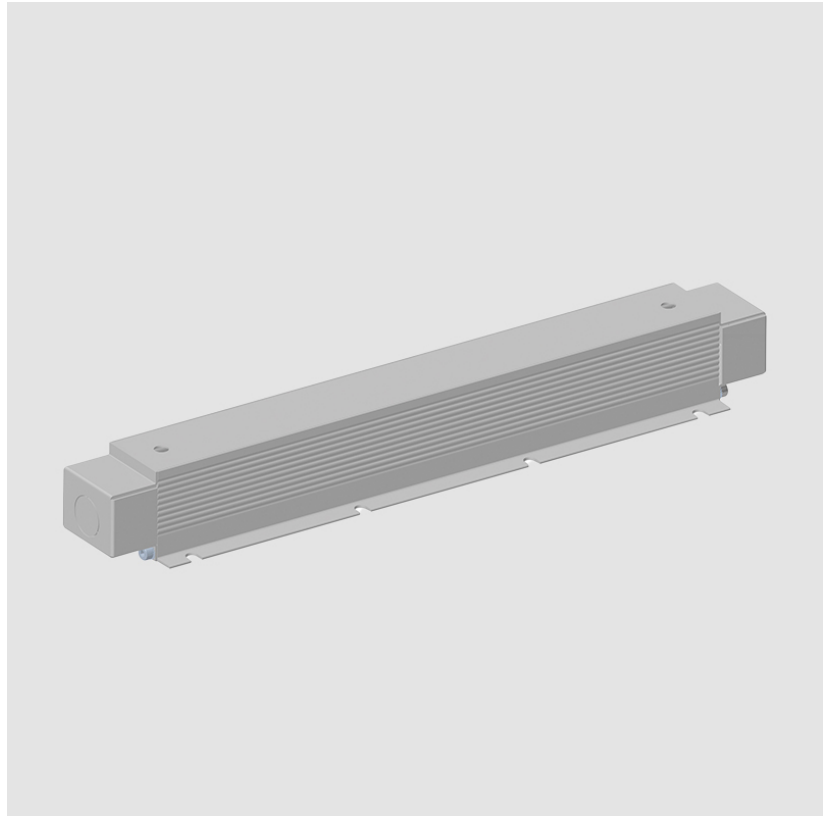

E9I637- COMPONENTS

E9A50000

DESCRIPTION

Mini Corniche - 360 Walk Over - 362mm Recessed Housing box

GENERAL

Series: Mini Corniche

Partner: Platek

Division: Exterior

PHYSICAL

Fixture Material: Metal

RATINGS AND CERTIFICATIONS

Certified By: Certified for North American Standards

IP rating: IP65