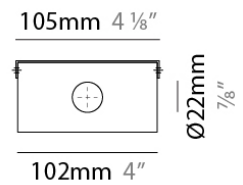

E9I640- COMPONENTS

PROJECT	_____
TYPE	_____
NOTES	_____
QUANTITY	_____
DATE	_____

ENCP6

DESCRIPTION

Empty Metal Enclosure for Driver - IP20 - Indoor Rated

GENERAL

Division: Architectural : Components

PHYSICAL

Shape: Rectangle

Length (mm): 178

Length (in): 7

Width (mm): 105

Width (in): 4 1/8

Height (mm): 54

Height (in): 2 1/8

Screws: A4 stainless steel

Fixture Material: Metal

RATINGS AND CERTIFICATIONS

IP rating: IP20