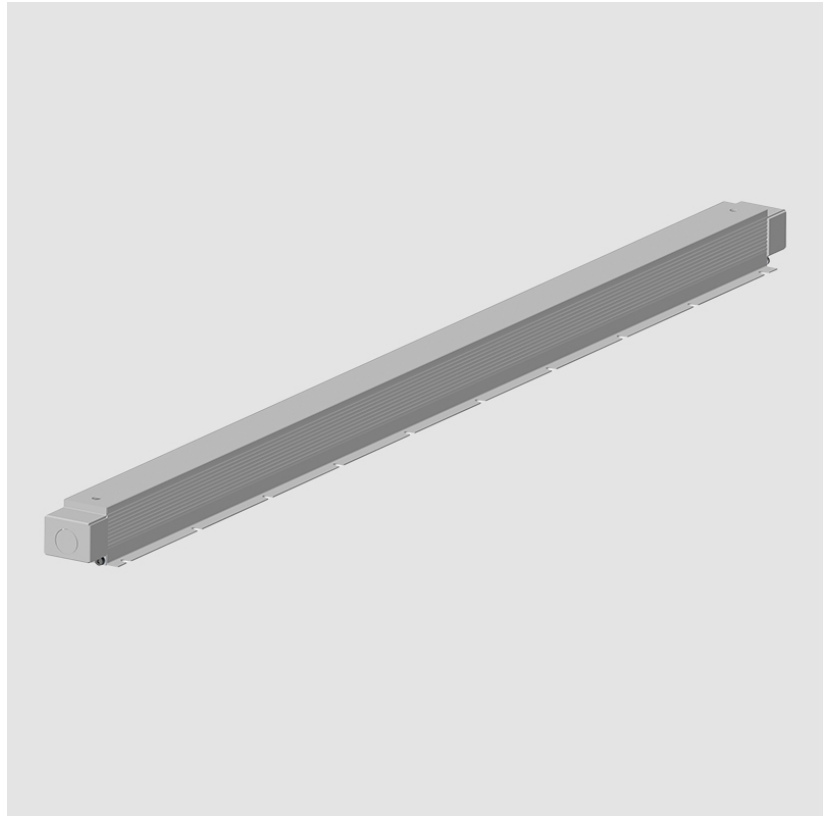

Height (in): 1 3/16

Weight (kg): 0.35

Weight (lbs): 0.77

Fixture Material: Metal

ELECTRICAL

Lamp Type: LED

Total Output Wattage (W): 0.3-50

Dimming: Bluetooth technology or DMX

GENERAL
Series: Mini Corniche
Brand: Platek
Division: Exterior

PHYSICAL
Length (mm): 962
Width (mm): 59
Height (mm): 45.5
Fixture Material: Metal

RATINGS AND CERTIFICATIONS
Certified By: Certified for North American Standards
IP rating: IP65

Shape: Rectangle

Length (mm): 178

Length (in): 7

Width (mm): 105

Width (in): 4 1/8

Height (mm): 54

Height (in): 2 1/8

Screws: A4 stainless steel