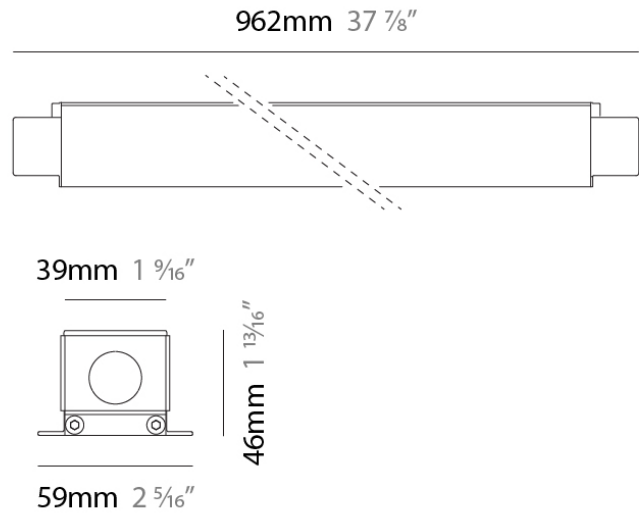

Height (in): 1 3/16

Weight (kg): 0.35

Weight (lbs): 0.77

Fixture Material: Metal

ELECTRICAL

Lamp Type: LED

Total Output Wattage (W): 0.3-50

Dimming: Bluetooth technology or DMX

GENERAL
Series: Mini Corniche
Brand: Platek
Division: Exterior

PHYSICAL
Length (mm): 962
Width (mm): 59
Height (mm): 45.5
Fixture Material: Metal

RATINGS AND CERTIFICATIONS
Certified By: Certified for North American Standards
IP rating: IP65

Shape: Rectangle

Length (mm): 178

Length (in): 7

Width (mm): 105

Width (in): 4 1/8

Height (mm): 54

Height (in): 2 1/8

Screws: A4 stainless steel