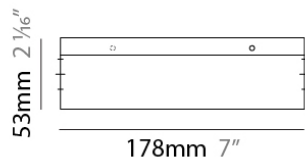

E9I640- COMPONENTS

PROJECT	_____
TYPE	_____
NOTES	_____
QUANTITY	_____
DATE	_____

ENCP6

DESCRIPTION

Empty Metal Enclosure for Driver - IP20 - Indoor Rated

GENERAL

Division: Architectural : Components

PHYSICAL

Shape: Rectangle

Length (mm): 178

Length (in): 7

Width (mm): 105

Width (in): 4 1/8

Height (mm): 54

Height (in): 2 1/8

Screws: A4 stainless steel

Fixture Material: Metal

RATINGS AND CERTIFICATIONS

IP rating: IP20