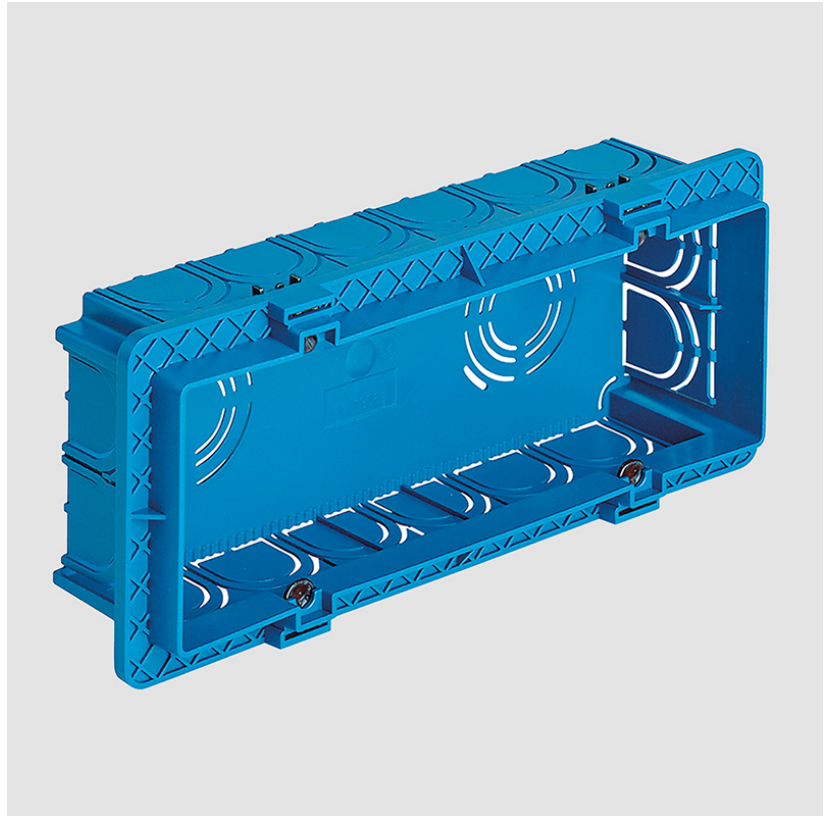

GENERAL

Series: Spiare

Partner: Platek

Division: Exterior

Installation: Recessed

Mounting Location: Wall

PHYSICAL

Shape: Rectangle

Length (mm): 190

Length (in): 7 1/2

Width (mm): 80

Width (in): 3 1/8

Depth (mm): 51

Depth (in): 2

Fixture Material: Plastic

RATINGS AND CERTIFICATIONS

Certified By: Certified for North American Standards

IP rating: IP65

IK Rating: IK05

E9R153- COMPONENTS RECESSED

E9A50046

DESCRIPTION

Spy - Large Recessed Box for Flush Installation Suitable for Concrete Finish