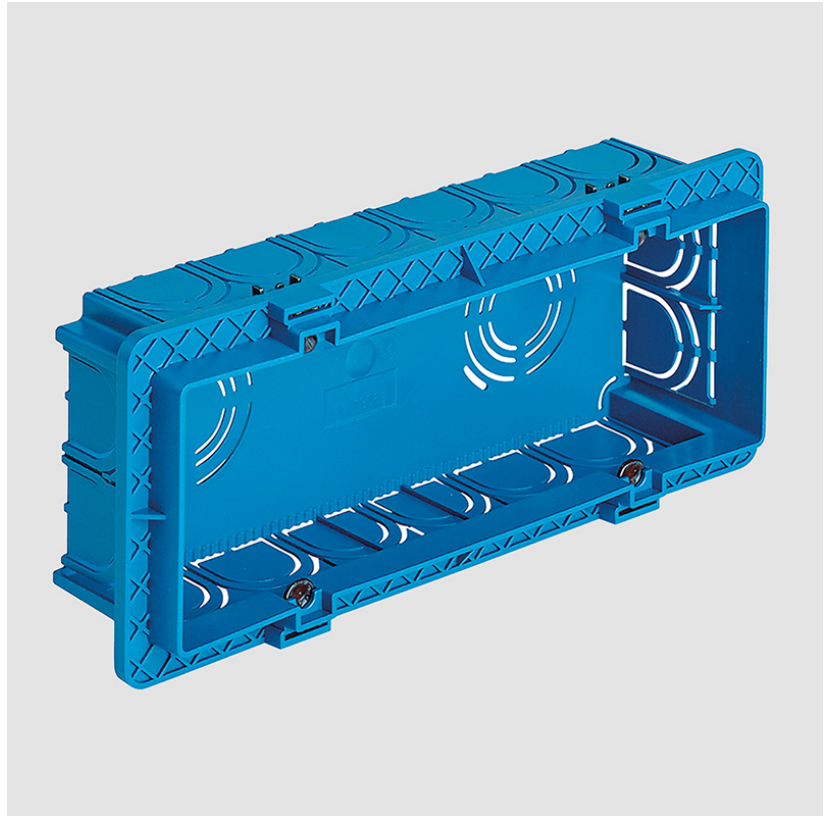

GENERAL

Series: Spiare

Partner: Platek

Division: Exterior

Installation: Recessed

Mounting Location: Wall

PHYSICAL

Shape: Rectangle

Length (mm): 190

Length (in): 7 1/2

Width (mm): 80

Width (in): 3 1/8

Depth (mm): 51

Depth (in): 2

Fixture Material: Plastic

RATINGS AND CERTIFICATIONS

Certified By: Certified for North American Standards

IP rating: IP65

IK Rating: IK05

E9R155- COMPONENTS RECESSED

E9A50046

DESCRIPTION

Spy - Large Recessed Box for Flush Installation Suitable for Concrete Finish