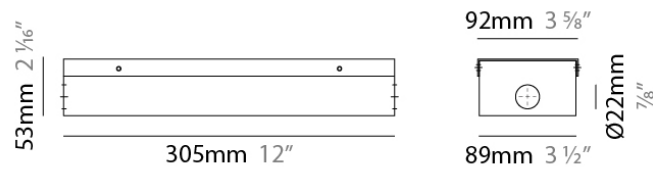

Division: Architectural : Components : LED Drivers

PHYSICAL

Length (mm): 162.5

Length (in): 6 ³/₈

Width (mm): 43

Width (in): 1 ¹¹/₁₆

Height (mm): 32

Height (in): 1 ⁹/₃₂

Tetra - Fixing Bracket - Stainless steel wall fixing bracket length (Orientable $\pm 15^\circ$)

GENERAL

Series: Tetra

Brand: Platek

Division: Exterior

PHYSICAL

Fixture Material: Metal

PROJECT

GENERAL
Division: Architectural : Components

PHYSICAL
Shape: Rectangle
Length (mm): 305
Length (in): 12
Width (mm): 92
Width (in): 3 5/8
Height (mm): 54
Height (in): 2 1/8
Fixture Material: Metal

RATINGS AND CERTIFICATIONS
IP rating: IP20