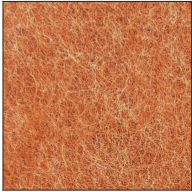

Amber Earth - 55 (ARE)