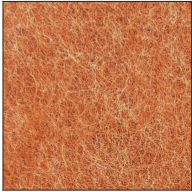

Olive Breeze - 30 (OBR)

Moonlight Silver - 31 (MOS)

Rosewood Red - 32 (ROR)

Digital: Not all screens are calibrated the same, and therefore, colors will appear differently between screens.

Physical: When texture is involved, there will be variations in color, character, and tone within a product series and between product families.

Snowfall White - 44 (SFW)

Creamy White - 97 (CYW)

Stone Echo - 83 (SEE)

Smoky Iron - 50 (SYN)

Midnight Stone - 51 (MTS)

Phantom Black - 71 (PMB)

Twilight Navy - 69 (TTN)

Cloudy Blue - 73 (CYB)

Soft Olive - 82 (STO)

Deep Evergreen - 91 (DPE)

Bronze Shadow - 87 (BES)

Savannah Brown - 42 (SHB)

Amber Earth - 55 (ARE)

Autumn Ember - 90 (ANE)

Vintage Red - 99 (VRD)

Coral Reef - 98 (CRF)