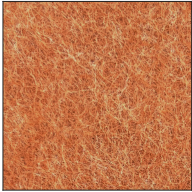

Champagne Cream, Copper Mine, Ancient Bronze + Jazz Gold: These finishes have slight fading from specific powder coating production. Each luminaire will slightly vary.

ZANEEN®

A3001068- QUANTUM SILHOUETTE ACOUSTIC SUSPENSION COLOR FINISH CHART

PROJECT _____

TYPE _____

SPECIFIER _____

QUANTITY _____

DATE _____

ACOUSTIC Finish

Snowfall White - 44 (SFW)

Creamy White - 97 (CYW)

Stone Echo - 83 (SEE)

Smoky Iron - 50 (SYN)

Midnight Stone - 51 (MTS)

Phantom Black - 71 (PMB)

Twilight Navy - 69 (TTN)

Cloudy Blue - 73 (CYB)

Soft Olive - 82 (STO)

Deep Evergreen - 91 (DPE)

Bronze Shadow - 87 (BES)

Savannah Brown - 42 (SHB)

Amber Earth - 55 (ARE)

Autumn Ember - 90 (ANE)

Vintage Red - 99 (VRD)

Coral Reef - 98 (CRF)