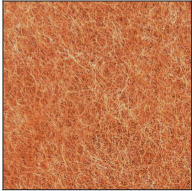

Champagne Cream, Copper Mine, Ancient Bronze + Jazz Gold: These finishes have slight fading from specific powder coating production. Each luminaire will slightly vary.

ZANEEN®

A300381- LOGIQ SUSPENSION COLOR FINISH CHART

PROJECT _____

TYPE _____

SPECIFIER _____

QUANTITY _____

DATE _____

ACOUSTIC Finish

Snowfall White - 44 (SFW)

Creamy White - 97 (CYW)

Stone Echo - 83 (SEE)

Smoky Iron - 50 (SYN)

Midnight Stone - 51 (MTS)

Phantom Black - 71 (PMB)

Twilight Navy - 69 (TTN)

Cloudy Blue - 73 (CYB)

Soft Olive - 82 (STO)

Deep Evergreen - 91 (DPE)

Bronze Shadow - 87 (BES)

Savannah Brown - 42 (SHB)

Amber Earth - 55 (ARE)

Autumn Ember - 90 (ANE)

Vintage Red - 99 (VRD)

Coral Reef - 98 (CRF)