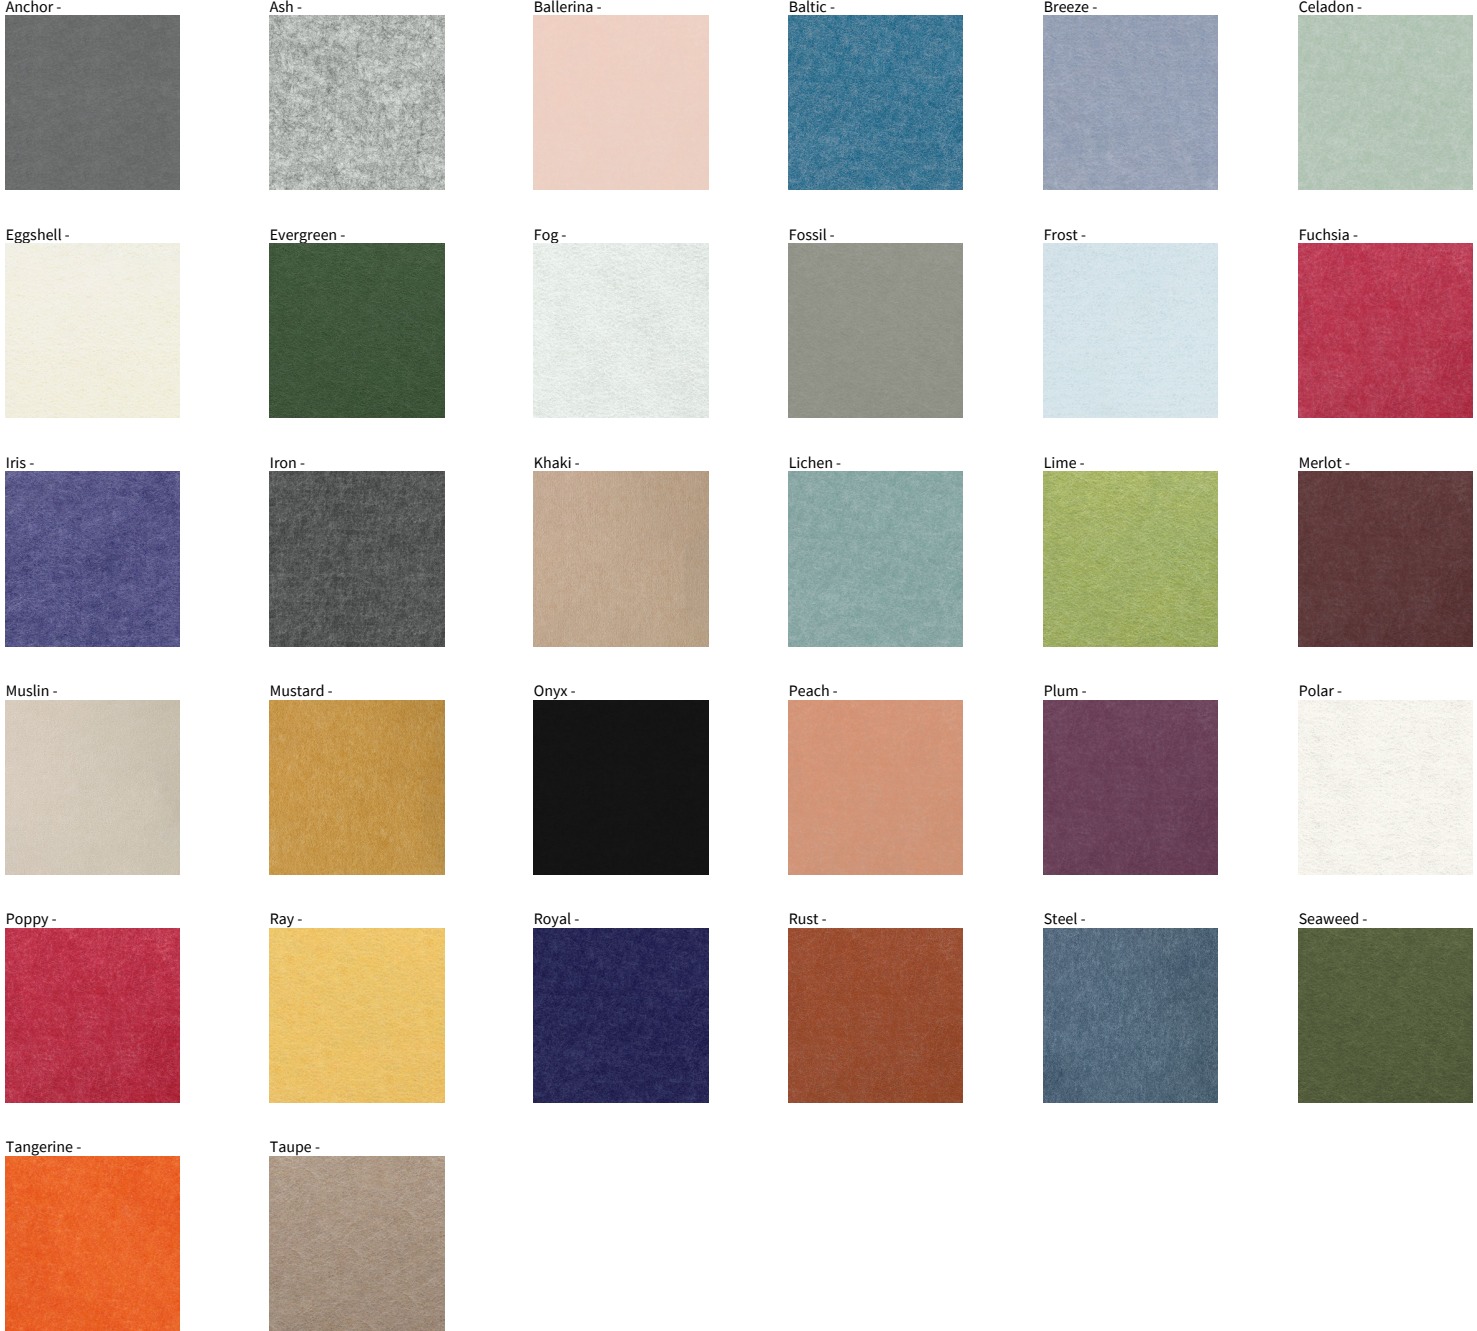

A300705- GLORIOUS ACOUSTIC PANEL SUSPENSION COLOR FINISH CHART

PROJECT
TYPE
NOTES
QUANTITY
DATE

Digital: Not all screens are calibrated the same, and therefore, colors will appear differently between screens.
Physical: When texture is involved, there will be variations in color, character and tone within a product series and between product families.
Gun Metal: No Gun Metal finish is alike. It combines a mixture of transparent and black color particles which ensures a highly individual effect and no luminaire being identical.
Champagne Cream, Copper Mine, Ancient Bronze + Jazz Gold: These finishes have slight fading from specific powder coating production. Each luminaire will slightly vary.