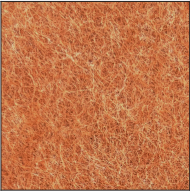

#### ACOUSTIC Finish

Snowfall White - 44 (SFW)

Creamy White - 97 (CYW)

Stone Echo - 83 (SEE)

Smoky Iron - 50 (SYN)

Midnight Stone - 51 (MTS)

Phantom Black - 71 (PMB)

Twilight Navy - 69 (TTN)

Cloudy Blue - 73 (CYB)

Soft Olive - 82 (STO)

Deep Evergreen - 91 (DPE)

Bronze Shadow - 87 (BES)

Savannah Brown - 42 (SHB)

Amber Earth - 55 (ARE)

Autumn Ember - 90 (ANE)

Vintage Red - 99 (VRD)

Coral Reef - 98 (CRF)