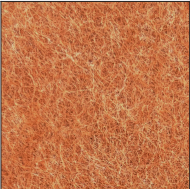

#### ACOUSTIC Finish

Snowfall White - 44 (SFW)

Creamy White - 97 (CYW)

Stone Echo - 83 (SEE)

Smoky Iron - 50 (SYN)

Midnight Stone - 51 (MTS)

Phantom Black - 71 (PMB)

Twilight Navy - 69 (TTN)

Cloudy Blue - 73 (CYB)

Soft Olive - 82 (STO)

Deep Evergreen - 91 (DPE)

Bronze Shadow - 87 (BES)

Savannah Brown - 42 (SHB)

Amber Earth - 55 (ARE)

Autumn Ember - 90 (ANE)

Vintage Red - 99 (VRD)

Coral Reef - 98 (CRF)