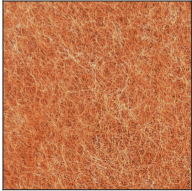

#### ACOUSTIC Finish

Snowfall White - 44 (SFW)

Creamy White - 97 (CYW)

Stone Echo - 83 (SEE)

Smoky Iron - 50 (SYN)

Midnight Stone - 51 (MTS)

Phantom Black - 71 (PMB)

Twilight Navy - 69 (TTN)

Cloudy Blue - 73 (CYB)

Soft Olive - 82 (STO)

Deep Evergreen - 91 (DPE)

Bronze Shadow - 87 (BES)

Savannah Brown - 42 (SHB)

Amber Earth - 55 (ARE)

Autumn Ember - 90 (ANE)

Vintage Red - 99 (VRD)

Coral Reef - 98 (CRF)