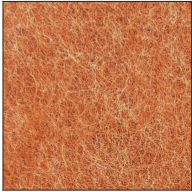

#### ACOUSTIC Finish

Snowfall White - 44 (SFW)

Creamy White - 97 (CYW)

Stone Echo - 83 (SEE)

Smoky Iron - 50 (SYN)

Midnight Stone - 51 (MTS)

Phantom Black - 71 (PMB)

Twilight Navy - 69 (TTN)

Cloudy Blue - 73 (CYB)

Soft Olive - 82 (STO)

Deep Evergreen - 91 (DPE)

Bronze Shadow - 87 (BES)

Savannah Brown - 42 (SHB)

Amber Earth - 55 (ARE)

Autumn Ember - 90 (ANE)

Vintage Red - 99 (VRD)

Coral Reef - 98 (CRF)