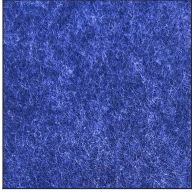

Jazz Gold - 29 (JAG)

Olive Breeze - 30 (OBR)

Moonlight Silver - 31 (MOS)

Rosewood Red - 32 (ROR)

Digital: Not all screens are calibrated the same, and therefore, colors will appear differently between screens.

ACOUSTIC Finish

Snowfall White - 44 (SFW)

Creamy White - 97 (CYW)

Stone Echo - 83 (SEE)

Smoky Iron - 50 (SYN)

Midnight Stone - 51 (MTS)

Phantom Black - 71 (PMB)

Twilight Navy - 69 (TTN)

Cloudy Blue - 73 (CYB)

Soft Olive - 82 (STO)

Deep Evergreen - 91 (DPE)

Bronze Shadow - 87 (BES)

Savannah Brown - 42 (SHB)

Amber Earth - 55 (ARE)

Autumn Ember - 90 (ANE)

Vintage Red - 99 (VRD)