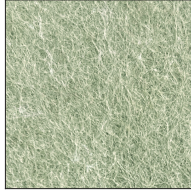

ACOUSTIC Finish

Snowfall White - 44 (SFW)

Creamy White - 97 (CYW)

Stone Echo - 83 (SEE)

Smoky Iron - 50 (SYN)

Midnight Stone - 51 (MTS)

Phantom Black - 71 (PMB)

Twilight Navy - 69 (TTN)

Cloudy Blue - 73 (CYB)

Soft Olive - 82 (STO)

Deep Evergreen - 91 (DPE)

Bronze Shadow - 87 (BES)

Savannah Brown - 42 (SHB)

Amber Earth - 55 (ARE)

Autumn Ember - 90 (ANE)

Vintage Red - 99 (VRD)