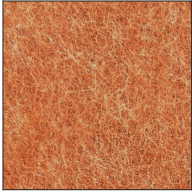

Jazz Gold - 29 (JAG)

Olive Breeze - 30 (OBR)

Moonlight Silver - 31 (MOS)

Rosewood Red - 32 (ROR)

Digital: Not all screens are calibrated the same, and therefore, colors will appear differently between screens.

ACOUSTIC Finish

Snowfall White - 44 (SFW)

Creamy White - 97 (CYW)

Stone Echo - 83 (SEE)

Smoky Iron - 50 (SYN)

Midnight Stone - 51 (MTS)

Phantom Black - 71 (PMB)

Twilight Navy - 69 (TTN)

Cloudy Blue - 73 (CYB)

Soft Olive - 82 (STO)

Deep Evergreen - 91 (DPE)

Bronze Shadow - 87 (BES)

Savannah Brown - 42 (SHB)

Amber Earth - 55 (ARE)

Autumn Ember - 90 (ANE)

Vintage Red - 99 (VRD)

Coral Reef - 98 (CRF)