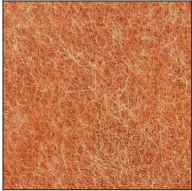

Jazz Gold - 29 (JAG)

Olive Breeze - 30 (OBR)

Moonlight Silver - 31 (MOS)

Rosewood Red - 32 (ROR)

Digital: Not all screens are calibrated the same, and therefore, colors will appear differently between screens.

ACOUSTIC Finish

Snowfall White - 44 (SFW)

Creamy White - 97 (CYW)

Stone Echo - 83 (SEE)

Smoky Iron - 50 (SYN)

Midnight Stone - 51 (MTS)

Phantom Black - 71 (PMB)

Twilight Navy - 69 (TTN)

Cloudy Blue - 73 (CYB)

Soft Olive - 82 (STO)

Deep Evergreen - 91 (DPE)

Bronze Shadow - 87 (BES)

Savannah Brown - 42 (SHB)

Amber Earth - 55 (ARE)

Autumn Ember - 90 (ANE)

Vintage Red - 99 (VRD)

Coral Reef - 98 (CRF)