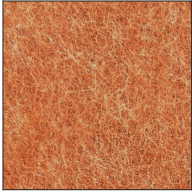

#### ACOUSTIC Finish

Snowfall White - 44 (SFW)

Creamy White - 97 (CYW)

Stone Echo - 83 (SEE)

Smoky Iron - 50 (SYN)

Midnight Stone - 51 (MTS)

Phantom Black - 71 (PMB)

Twilight Navy - 69 (TTN)

Cloudy Blue - 73 (CYB)

Soft Olive - 82 (STO)

Deep Evergreen - 91 (DPE)

Bronze Shadow - 87 (BES)

Savannah Brown - 42 (SHB)

Amber Earth - 55 (ARE)

Autumn Ember - 90 (ANE)

Vintage Red - 99 (VRD)

Coral Reef - 98 (CRF)