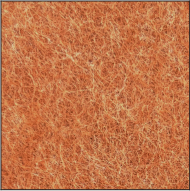

Champagne Cream, Copper Mine, Ancient Bronze + Jazz Gold: These finishes have slight fading from specific powder coating production. Each luminaire will slightly vary.

ZANEEN®

A300813- UNITY SUSPENSION

COLOR FINISH CHART

PROJECT _____

TYPE _____

SPECIFIER _____

QUANTITY _____

DATE _____

ACOUSTIC Finish

Snowfall White - 44 (SFW)

Creamy White - 97 (CYW)

Stone Echo - 83 (SEE)

Smoky Iron - 50 (SYN)

Midnight Stone - 51 (MTS)

Phantom Black - 71 (PMB)

Twilight Navy - 69 (TTN)

Cloudy Blue - 73 (CYB)

Soft Olive - 82 (STO)

Deep Evergreen - 91 (DPE)

Bronze Shadow - 87 (BES)

Savannah Brown - 42 (SHB)

Amber Earth - 55 (ARE)

Autumn Ember - 90 (ANE)

Vintage Red - 99 (VRD)

Coral Reef - 98 (CRF)