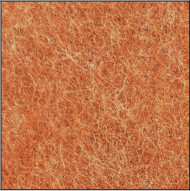

Champagne Cream, Copper Mine, Ancient Bronze + Jazz Gold: These finishes have slight fading from specific powder coating production. Each luminaire will slightly vary.

ZANEEN®

A300825- UNITY SUSPENSION COLOR FINISH CHART

PROJECT _____

TYPE _____

SPECIFIER _____

QUANTITY _____

DATE _____

ACOUSTIC Finish

Snowfall White - 44 (SFW)

Creamy White - 97 (CYW)

Stone Echo - 83 (SEE)

Smoky Iron - 50 (SYN)

Midnight Stone - 51 (MTS)

Phantom Black - 71 (PMB)

Twilight Navy - 69 (TTN)

Cloudy Blue - 73 (CYB)

Soft Olive - 82 (STO)

Deep Evergreen - 91 (DPE)

Bronze Shadow - 87 (BES)

Savannah Brown - 42 (SHB)

Amber Earth - 55 (ARE)

Autumn Ember - 90 (ANE)

Vintage Red - 99 (VRD)

Coral Reef - 98 (CRF)