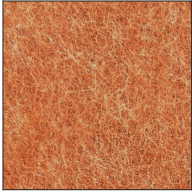

Champagne Cream, Copper Mine, Ancient Bronze + Jazz Gold: These finishes have slight fading from specific powder coating production. Each luminaire will slightly vary.

ZANEEN®

A300841- UNITY SUSPENSION

COLOR FINISH CHART

PROJECT _____

TYPE _____

SPECIFIER _____

QUANTITY _____

DATE _____

ACOUSTIC Finish

Snowfall White - 44 (SFW)

Creamy White - 97 (CYW)

Stone Echo - 83 (SEE)

Smoky Iron - 50 (SYN)

Midnight Stone - 51 (MTS)

Phantom Black - 71 (PMB)

Twilight Navy - 69 (TTN)

Cloudy Blue - 73 (CYB)

Soft Olive - 82 (STO)

Deep Evergreen - 91 (DPE)

Bronze Shadow - 87 (BES)

Savannah Brown - 42 (SHB)

Amber Earth - 55 (ARE)

Autumn Ember - 90 (ANE)

Vintage Red - 99 (VRD)

Coral Reef - 98 (CRF)