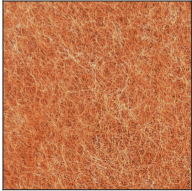

Champagne Cream, Copper Mine, Ancient Bronze + Jazz Gold: These finishes have slight fading from specific powder coating production. Each luminaire will slightly vary.

ZANEEN®

A300846- UNITY SUSPENSION

COLOR FINISH CHART

PROJECT _____

TYPE _____

SPECIFIER _____

QUANTITY _____

DATE _____

ACOUSTIC Finish

Snowfall White - 44 (SFW)

Creamy White - 97 (CYW)

Stone Echo - 83 (SEE)

Smoky Iron - 50 (SYN)

Midnight Stone - 51 (MTS)

Phantom Black - 71 (PMB)

Twilight Navy - 69 (TTN)

Cloudy Blue - 73 (CYB)

Soft Olive - 82 (STO)

Deep Evergreen - 91 (DPE)

Bronze Shadow - 87 (BES)

Savannah Brown - 42 (SHB)

Amber Earth - 55 (ARE)

Autumn Ember - 90 (ANE)

Vintage Red - 99 (VRD)

Coral Reef - 98 (CRF)