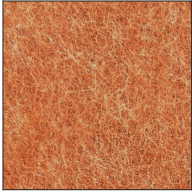

Champagne Cream, Copper Mine, Ancient Bronze + Jazz Gold: These finishes have slight fading from specific powder coating production. Each luminaire will slightly vary.

ZANEEN®

A300850- UNITY SUSPENSION

COLOR FINISH CHART

PROJECT _____

TYPE _____

SPECIFIER _____

QUANTITY _____

DATE _____

ACOUSTIC Finish

Snowfall White - 44 (SFW)

Creamy White - 97 (CYW)

Stone Echo - 83 (SEE)

Smoky Iron - 50 (SYN)

Midnight Stone - 51 (MTS)

Phantom Black - 71 (PMB)

Twilight Navy - 69 (TTN)

Cloudy Blue - 73 (CYB)

Soft Olive - 82 (STO)

Deep Evergreen - 91 (DPE)

Bronze Shadow - 87 (BES)

Savannah Brown - 42 (SHB)

Amber Earth - 55 (ARE)

Autumn Ember - 90 (ANE)

Vintage Red - 99 (VRD)

Coral Reef - 98 (CRF)