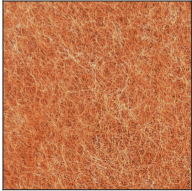

Champagne Cream, Copper Mine, Ancient Bronze + Jazz Gold: These finishes have slight fading from specific powder coating production. Each luminaire will slightly vary.

ZANEEN®

A300853- UNITY SUSPENSION

COLOR FINISH CHART

PROJECT _____

TYPE _____

SPECIFIER _____

QUANTITY _____

DATE _____

ACOUSTIC Finish

Snowfall White - 44 (SFW)

Creamy White - 97 (CYW)

Stone Echo - 83 (SEE)

Smoky Iron - 50 (SYN)

Midnight Stone - 51 (MTS)

Phantom Black - 71 (PMB)

Twilight Navy - 69 (TTN)

Cloudy Blue - 73 (CYB)

Soft Olive - 82 (STO)

Deep Evergreen - 91 (DPE)

Bronze Shadow - 87 (BES)

Savannah Brown - 42 (SHB)

Amber Earth - 55 (ARE)

Autumn Ember - 90 (ANE)

Vintage Red - 99 (VRD)

Coral Reef - 98 (CRF)