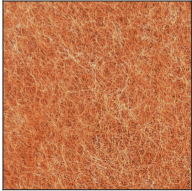

Champagne Cream, Copper Mine, Ancient Bronze + Jazz Gold: These finishes have slight fading from specific powder coating production. Each luminaire will slightly vary.

ZANEEN®

A300858- UNITY SUSPENSION

COLOR FINISH CHART

PROJECT _____

TYPE _____

SPECIFIER _____

QUANTITY _____

DATE _____

ACOUSTIC Finish

Snowfall White - 44 (SFW)

Creamy White - 97 (CYW)

Stone Echo - 83 (SEE)

Smoky Iron - 50 (SYN)

Midnight Stone - 51 (MTS)

Phantom Black - 71 (PMB)

Twilight Navy - 69 (TTN)

Cloudy Blue - 73 (CYB)

Soft Olive - 82 (STO)

Deep Evergreen - 91 (DPE)

Bronze Shadow - 87 (BES)

Savannah Brown - 42 (SHB)

Amber Earth - 55 (ARE)

Autumn Ember - 90 (ANE)

Vintage Red - 99 (VRD)

Coral Reef - 98 (CRF)