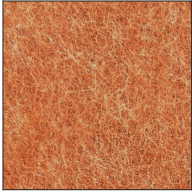

Champagne Cream, Copper Mine, Ancient Bronze + Jazz Gold: These finishes have slight fading from specific powder coating production. Each luminaire will slightly vary.

ZANEEN®

A300864- UNITY SUSPENSION

COLOR FINISH CHART

PROJECT _____

TYPE _____

SPECIFIER _____

QUANTITY _____

DATE _____

ACOUSTIC Finish

Snowfall White - 44 (SFW)

Creamy White - 97 (CYW)

Stone Echo - 83 (SEE)

Smoky Iron - 50 (SYN)

Midnight Stone - 51 (MTS)

Phantom Black - 71 (PMB)

Twilight Navy - 69 (TTN)

Cloudy Blue - 73 (CYB)

Soft Olive - 82 (STO)

Deep Evergreen - 91 (DPE)

Bronze Shadow - 87 (BES)

Savannah Brown - 42 (SHB)

Amber Earth - 55 (ARE)

Autumn Ember - 90 (ANE)

Vintage Red - 99 (VRD)

Coral Reef - 98 (CRF)