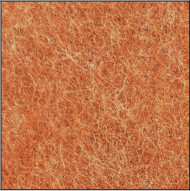

Champagne Cream, Copper Mine, Ancient Bronze + Jazz Gold: These finishes have slight fading from specific powder coating production. Each luminaire will slightly vary.

ZANEEN®

A300865- UNITY SUSPENSION COLOR FINISH CHART

PROJECT _____

TYPE _____

SPECIFIER _____

QUANTITY _____

DATE _____

ACOUSTIC Finish

Snowfall White - 44 (SFW)

Creamy White - 97 (CYW)

Stone Echo - 83 (SEE)

Smoky Iron - 50 (SYN)

Midnight Stone - 51 (MTS)

Phantom Black - 71 (PMB)

Twilight Navy - 69 (TTN)

Cloudy Blue - 73 (CYB)

Soft Olive - 82 (STO)

Deep Evergreen - 91 (DPE)

Bronze Shadow - 87 (BES)

Savannah Brown - 42 (SHB)

Amber Earth - 55 (ARE)

Autumn Ember - 90 (ANE)

Vintage Red - 99 (VRD)

Coral Reef - 98 (CRF)