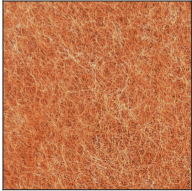

Champagne Cream, Copper Mine, Ancient Bronze + Jazz Gold: These finishes have slight fading from specific powder coating production. Each luminaire will slightly vary.

ZANEEN®

A300869- UNITY SUSPENSION

COLOR FINISH CHART

PROJECT _____

TYPE _____

SPECIFIER _____

QUANTITY _____

DATE _____

ACOUSTIC Finish

Snowfall White - 44 (SFW)

Creamy White - 97 (CYW)

Stone Echo - 83 (SEE)

Smoky Iron - 50 (SYN)

Midnight Stone - 51 (MTS)

Phantom Black - 71 (PMB)

Twilight Navy - 69 (TTN)

Cloudy Blue - 73 (CYB)

Soft Olive - 82 (STO)

Deep Evergreen - 91 (DPE)

Bronze Shadow - 87 (BES)

Savannah Brown - 42 (SHB)

Amber Earth - 55 (ARE)

Autumn Ember - 90 (ANE)

Vintage Red - 99 (VRD)

Coral Reef - 98 (CRF)