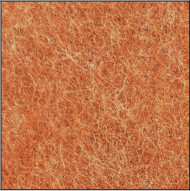

ZANEEN®

A300869- UNITY SUSPENSION

COLOR FINISH CHART

PROJECT	_____
TYPE	_____
SPECIFIER	_____
QUANTITY	_____
DATE	_____

FIXTURE Finish

Black - BLK (BLK)

Digital: Not all screens are calibrated the same, and therefore, colors will appear differently between screens.

Physical: When texture is involved, there will be variations in color, character, and tone within a product series and between product families.

Champagne Cream, Copper Mine, Ancient Bronze + Jazz Gold: These finishes have slight fading from specific powder coating production. Each luminaire will slightly vary.

Snowfall White - 44 (SFW)

Creamy White - 97 (CYW)

Stone Echo - 83 (SEE)

Smoky Iron - 50 (SYN)

Midnight Stone - 51 (MTS)

Phantom Black - 71 (PMB)

Twilight Navy - 69 (TTN)

Cloudy Blue - 73 (CYB)

Soft Olive - 82 (STO)

Deep Evergreen - 91 (DPE)

Bronze Shadow - 87 (BES)

Savannah Brown - 42 (SHB)

Amber Earth - 55 (ARE)

Autumn Ember - 90 (ANE)

Vintage Red - 99 (VRD)

Coral Reef - 98 (CRF)