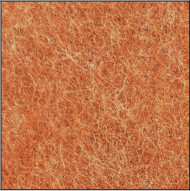

Champagne Cream, Copper Mine, Ancient Bronze + Jazz Gold: These finishes have slight fading from specific powder coating production. Each luminaire will slightly vary.

ZANEEN®

A300878- UNITY SUSPENSION COLOR FINISH CHART

PROJECT _____

TYPE _____

SPECIFIER _____

QUANTITY _____

DATE _____

ACOUSTIC Finish

Snowfall White - 44 (SFW)

Creamy White - 97 (CYW)

Stone Echo - 83 (SEE)

Smoky Iron - 50 (SYN)

Midnight Stone - 51 (MTS)

Phantom Black - 71 (PMB)

Twilight Navy - 69 (TTN)

Cloudy Blue - 73 (CYB)

Soft Olive - 82 (STO)

Deep Evergreen - 91 (DPE)

Bronze Shadow - 87 (BES)

Savannah Brown - 42 (SHB)

Amber Earth - 55 (ARE)

Autumn Ember - 90 (ANE)

Vintage Red - 99 (VRD)

Coral Reef - 98 (CRF)