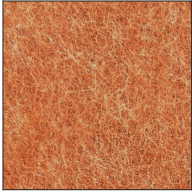

Champagne Cream, Copper Mine, Ancient Bronze + Jazz Gold: These finishes have slight fading from specific powder coating production. Each luminaire will slightly vary.

ZANEEN®

A300882- UNITY SUSPENSION

COLOR FINISH CHART

PROJECT _____

TYPE _____

SPECIFIER _____

QUANTITY _____

DATE _____

ACOUSTIC Finish

Snowfall White - 44 (SFW)

Creamy White - 97 (CYW)

Stone Echo - 83 (SEE)

Smoky Iron - 50 (SYN)

Midnight Stone - 51 (MTS)

Phantom Black - 71 (PMB)

Twilight Navy - 69 (TTN)

Cloudy Blue - 73 (CYB)

Soft Olive - 82 (STO)

Deep Evergreen - 91 (DPE)

Bronze Shadow - 87 (BES)

Savannah Brown - 42 (SHB)

Amber Earth - 55 (ARE)

Autumn Ember - 90 (ANE)

Vintage Red - 99 (VRD)

Coral Reef - 98 (CRF)