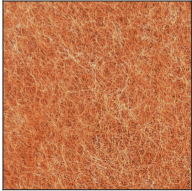

Champagne Cream, Copper Mine, Ancient Bronze + Jazz Gold: These finishes have slight fading from specific powder coating production. Each luminaire will slightly vary.

ZANEEN®

A300882- UNITY SUSPENSION

COLOR FINISH CHART

PROJECT _____

TYPE _____

SPECIFIER _____

QUANTITY _____

DATE _____

ACOUSTIC Finish

Snowfall White - 44 (SFW)

Creamy White - 97 (CYW)

Stone Echo - 83 (SEE)

Smoky Iron - 50 (SYN)

Midnight Stone - 51 (MTS)

Phantom Black - 71 (PMB)

Twilight Navy - 69 (TTN)

Cloudy Blue - 73 (CYB)

Soft Olive - 82 (STO)

Deep Evergreen - 91 (DPE)

Bronze Shadow - 87 (BES)

Savannah Brown - 42 (SHB)

Amber Earth - 55 (ARE)

Autumn Ember - 90 (ANE)

Vintage Red - 99 (VRD)

Coral Reef - 98 (CRF)