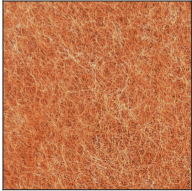

Champagne Cream, Copper Mine, Ancient Bronze + Jazz Gold: These finishes have slight fading from specific powder coating production. Each luminaire will slightly vary.

ZANEEN®

A300897- UNITY SUSPENSION

COLOR FINISH CHART

PROJECT _____

TYPE _____

SPECIFIER _____

QUANTITY _____

DATE _____

ACOUSTIC Finish

Snowfall White - 44 (SFW)

Creamy White - 97 (CYW)

Stone Echo - 83 (SEE)

Smoky Iron - 50 (SYN)

Midnight Stone - 51 (MTS)

Phantom Black - 71 (PMB)

Twilight Navy - 69 (TTN)

Cloudy Blue - 73 (CYB)

Soft Olive - 82 (STO)

Deep Evergreen - 91 (DPE)

Bronze Shadow - 87 (BES)

Savannah Brown - 42 (SHB)

Amber Earth - 55 (ARE)

Autumn Ember - 90 (ANE)

Vintage Red - 99 (VRD)

Coral Reef - 98 (CRF)