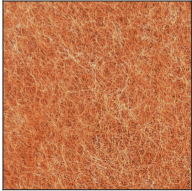

Champagne Cream, Copper Mine, Ancient Bronze + Jazz Gold: These finishes have slight fading from specific powder coating production. Each luminaire will slightly vary.

ZANEEN®

A300902- UNITY SUSPENSION

COLOR FINISH CHART

PROJECT _____

TYPE _____

SPECIFIER _____

QUANTITY _____

DATE _____

ACOUSTIC Finish

Snowfall White - 44 (SFW)

Creamy White - 97 (CYW)

Stone Echo - 83 (SEE)

Smoky Iron - 50 (SYN)

Midnight Stone - 51 (MTS)

Phantom Black - 71 (PMB)

Twilight Navy - 69 (TTN)

Cloudy Blue - 73 (CYB)

Soft Olive - 82 (STO)

Deep Evergreen - 91 (DPE)

Bronze Shadow - 87 (BES)

Savannah Brown - 42 (SHB)

Amber Earth - 55 (ARE)

Autumn Ember - 90 (ANE)

Vintage Red - 99 (VRD)

Coral Reef - 98 (CRF)