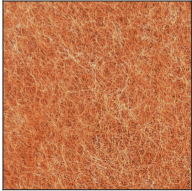

Champagne Cream, Copper Mine, Ancient Bronze + Jazz Gold: These finishes have slight fading from specific powder coating production. Each luminaire will slightly vary.

ZANEEN®

A300908- UNITY SUSPENSION

COLOR FINISH CHART

PROJECT _____

TYPE _____

SPECIFIER _____

QUANTITY _____

DATE _____

ACOUSTIC Finish

Snowfall White - 44 (SFW)

Creamy White - 97 (CYW)

Stone Echo - 83 (SEE)

Smoky Iron - 50 (SYN)

Midnight Stone - 51 (MTS)

Phantom Black - 71 (PMB)

Twilight Navy - 69 (TTN)

Cloudy Blue - 73 (CYB)

Soft Olive - 82 (STO)

Deep Evergreen - 91 (DPE)

Bronze Shadow - 87 (BES)

Savannah Brown - 42 (SHB)

Amber Earth - 55 (ARE)

Autumn Ember - 90 (ANE)

Vintage Red - 99 (VRD)

Coral Reef - 98 (CRF)