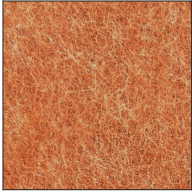

ZANEEN®

A300908- UNITY SUSPENSION

COLOR FINISH CHART

PROJECT	_____
TYPE	_____
SPECIFIER	_____
QUANTITY	_____
DATE	_____

FIXTURE Finish

Black - BLK (BLK)

Digital: Not all screens are calibrated the same, and therefore, colors will appear differently between screens.

ACOUSTIC Finish

Snowfall White - 44 (SFW)

Creamy White - 97 (CYW)

Stone Echo - 83 (SEE)

Smoky Iron - 50 (SYN)

Midnight Stone - 51 (MTS)

Phantom Black - 71 (PMB)

Twilight Navy - 69 (TTN)

Cloudy Blue - 73 (CYB)

Soft Olive - 82 (STO)

Deep Evergreen - 91 (DPE)

Bronze Shadow - 87 (BES)

Savannah Brown - 42 (SHB)

Amber Earth - 55 (ARE)

Autumn Ember - 90 (ANE)

Vintage Red - 99 (VRD)

Coral Reef - 98 (CRF)