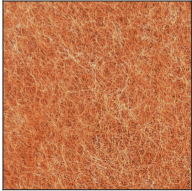

HOLDER Finish

Black - BLK (BLK)

Digital: Not all screens are calibrated the same, and therefore, colors will appear differently between screens.

Physical: When texture is involved, there will be variations in color, character, and tone within a product series and between product families.

COLOR FINISH CHART

PROJECT _____

TYPE _____

SPECIFIER _____

QUANTITY _____

DATE _____

ACOUSTIC Finish

Snowfall White - 44 (SFW)

Creamy White - 97 (CYW)

Stone Echo - 83 (SEE)

Smoky Iron - 50 (SYN)

Midnight Stone - 51 (MTS)

Phantom Black - 71 (PMB)

Twilight Navy - 69 (TTN)

Cloudy Blue - 73 (CYB)

Soft Olive - 82 (STO)

Deep Evergreen - 91 (DPE)

Bronze Shadow - 87 (BES)

Savannah Brown - 42 (SHB)

Amber Earth - 55 (ARE)

Autumn Ember - 90 (ANE)

Vintage Red - 99 (VRD)

Coral Reef - 98 (CRF)