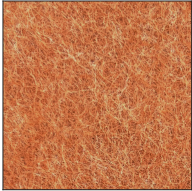

ZANEEN®

A300918- LULLABY SUSPENSION COLOR FINISH CHART

PROJECT _____

TYPE _____

SPECIFIER _____

QUANTITY _____

DATE _____

ACOUSTIC Finish

Snowfall White - 44 (SFW)

Creamy White - 97 (CYW)

Stone Echo - 83 (SEE)

Smoky Iron - 50 (SYN)

Midnight Stone - 51 (MTS)

Phantom Black - 71 (PMB)

Twilight Navy - 69 (TTN)

Cloudy Blue - 73 (CYB)

Soft Olive - 82 (STO)

Deep Evergreen - 91 (DPE)

Bronze Shadow - 87 (BES)

Savannah Brown - 42 (SHB)

Amber Earth - 55 (ARE)

Autumn Ember - 90 (ANE)

Vintage Red - 99 (VRD)

Coral Reef - 98 (CRF)