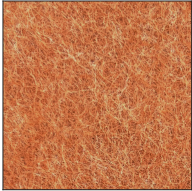

### ACOUSTIC Finish

Snowfall White - 44 (SFW)

Creamy White - 97 (CYW)

Stone Echo - 83 (SEE)

Smoky Iron - 50 (SYN)

Midnight Stone - 51 (MTS)

Phantom Black - 71 (PMB)

Twilight Navy - 69 (TTN)

Cloudy Blue - 73 (CYB)

Soft Olive - 82 (STO)

Deep Evergreen - 91 (DPE)

Bronze Shadow - 87 (BES)

Savannah Brown - 42 (SHB)

Amber Earth - 55 (ARE)

Autumn Ember - 90 (ANE)

Vintage Red - 99 (VRD)

Coral Reef - 98 (CRF)