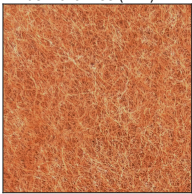

ACOUSTIC Finish

Snowfall White - 44 (SFW)

Creamy White - 97 (CYW)

Stone Echo - 83 (SEE)

Smoky Iron - 50 (SYN)

Midnight Stone - 51 (MTS)

Phantom Black - 71 (PMB)

Twilight Navy - 69 (TTN)

Cloudy Blue - 73 (CYB)

Soft Olive - 82 (STO)

Deep Evergreen - 91 (DPE)

Bronze Shadow - 87 (BES)

Savannah Brown - 42 (SHB)

Amber Earth - 55 (ARE)

Autumn Ember - 90 (ANE)

Vintage Red - 99 (VRD)

Coral Reef - 98 (CRF)