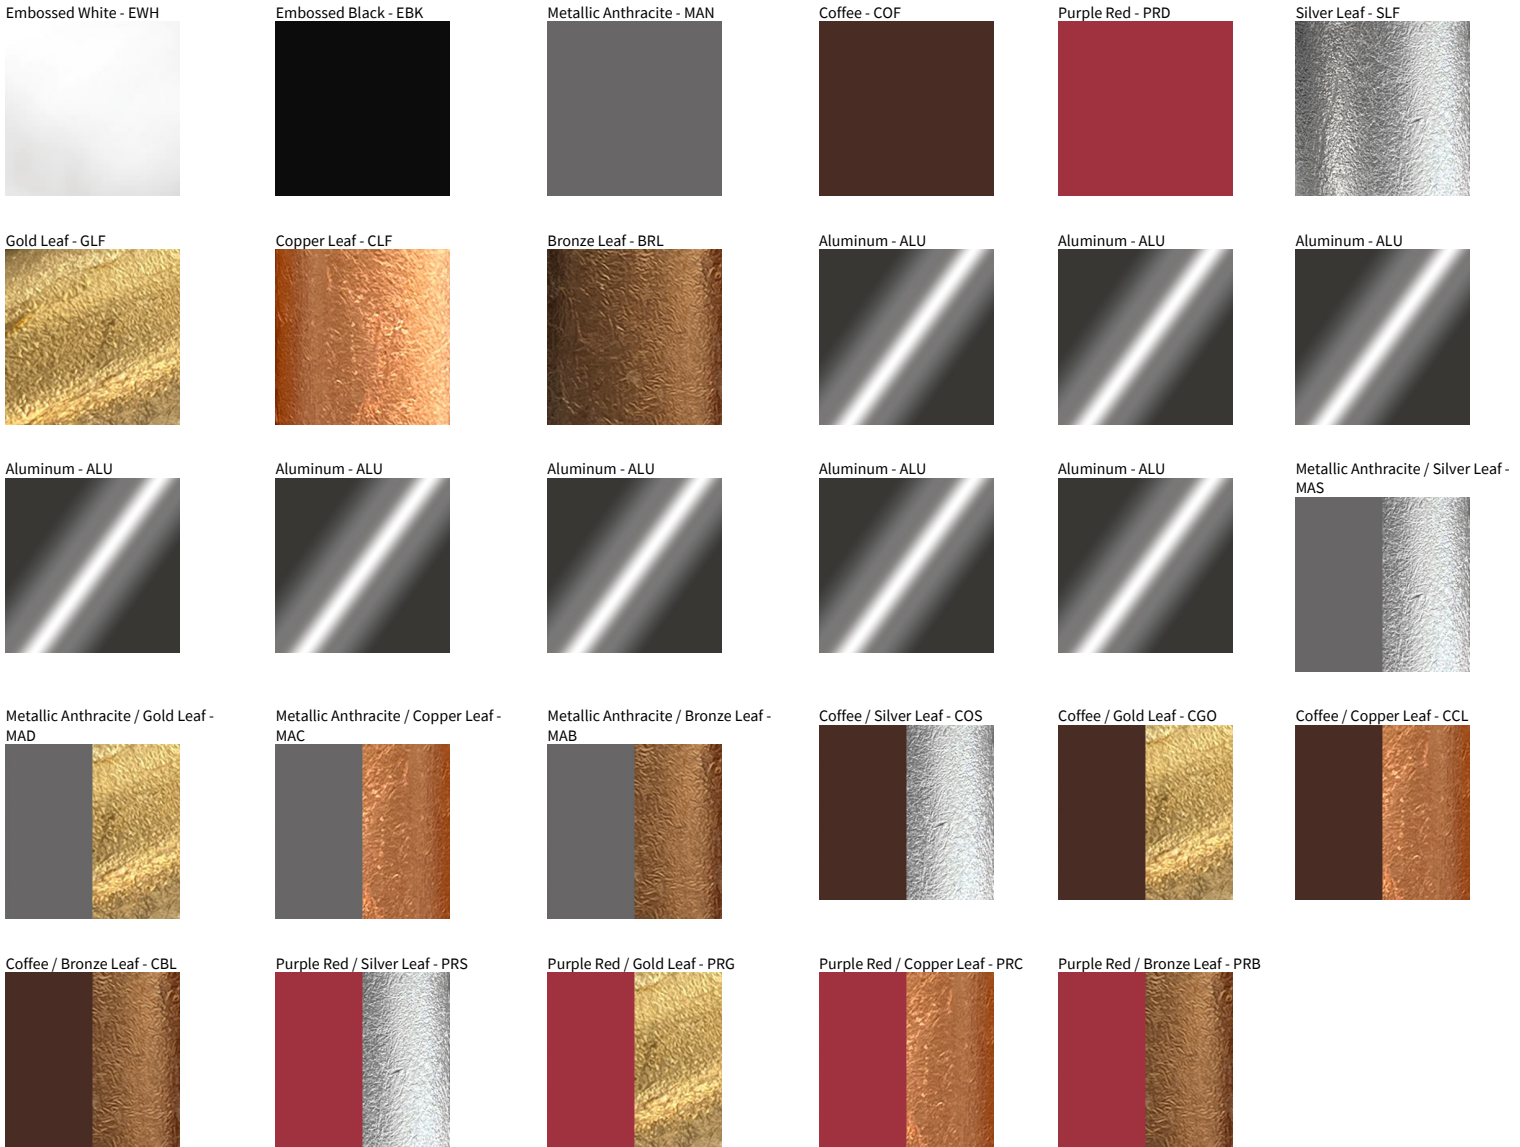

D131048- STENDIMI SUSPENSION

COLOR FINISH CHART

PROJECT
TYPE
NOTES
QUANTITY
DATE

Digital: Not all screens are calibrated the same, and therefore, colors will appear differently between screens.
Physical: When texture is involved, there will be variations in color, character and tone within a product series and between product families.