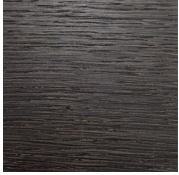

D53031- LUZ OCULTA WOOD SURFACE COLOR FINISH CHART

PROJECT	_____
TYPE	_____
NOTES	_____
QUANTITY	_____
DATE	_____

Dark Oak - DOW

Natural Wood - NAT

Digital: Not all screens are calibrated the same, and therefore, colors will appear differently between screens.

Physical: When texture is involved, there will be variations in color, character and tone within a product series and between product families.