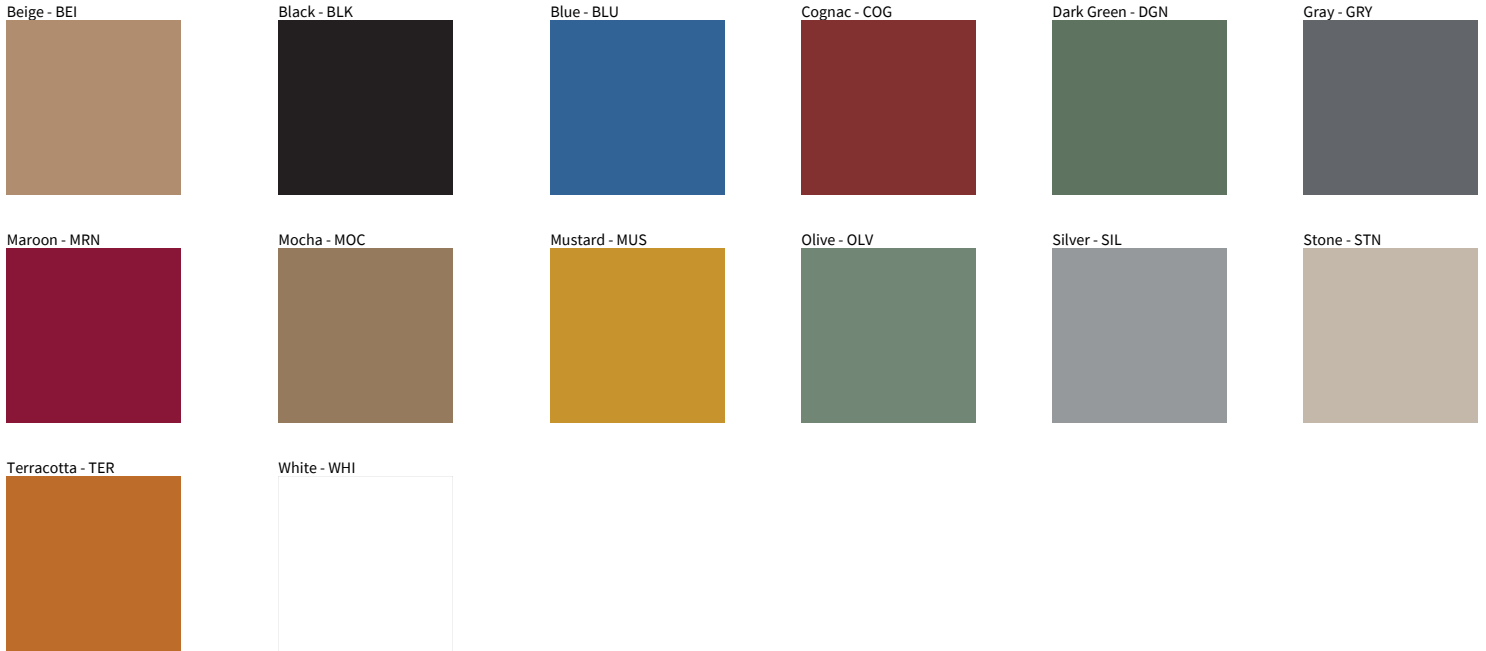

E111204- POMA SUSPENSION COLOR FINISH CHART

PROJECT	_____
TYPE	_____
NOTES	_____
QUANTITY	_____
DATE	_____

Digital: Not all screens are calibrated the same, and therefore, colors will appear differently between screens.
Physical: When texture is involved, there will be variations in color, character and tone within a product series and between product families.