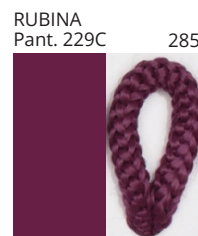

COMPLETE COLOR FINISH CHART

Standard Colors with [S-]

Other fabric cord colors available upon request. Price increase and minimum quantities may apply

Digital: Not all screens are calibrated the same, and therefore, colors will appear differently between screens.

Physical: When texture is involved, there will be variations in color, character and tone within a product series and between product families.

Zaneen Group Inc. © 2024, T 1800-388-3382, F 416-247-9319, www.zaneen.com

Available for International specifications by adding 'INT' at the end of the existing Model #. For assistance on 'custom' specifications, contact zteam@zaneen.com.

In a constant effort to supply the best product, we reserve the right to change specifications or materials without notice. The most recent specification sheets are found at zaneen.com