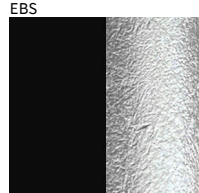

CRASH SURFACE COLOR FINISH CHART

PROJECT
TYPE
NOTES
QUANTITY
DATE

Embossed White - EWH

Embossed Black - EBK

Metallic Anthracite - MAN

Coffee - COF

Purple Red - PRD

Silver Leaf - SLF

Gold Leaf - GLF

Copper Leaf - CLF

Bronze Leaf - BRL

Embossed White/Silver Leaf - EWS

Embossed White/Gold Leaf - EWG

Embossed White/Copper Leaf - EWC

Aluminum - ALU

Embossed Black/Silver Leaf - EBS

Embossed Black/Gold Leaf - EBG

Embossed Black/Copper Leaf - EBC

Embossed Black/Bronze Leaf - EBB

Metallic Anthracite / Silver Leaf - MAS

Metallic Anthracite / Gold Leaf - MAD

Metallic Anthracite / Copper Leaf - MAC

Purple Red / Bronze Leaf - PRB

Digital: Not all screens are calibrated the same, and therefore, colors will appear differently between screens.

Physical: When texture is involved, there will be variations in color, character and tone within a product series and between product families.