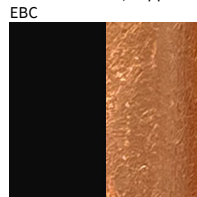

Metallic Anthracite - MAN

Coffee - COF

Purple Red - PRD

Silver Leaf - SLF

Gold Leaf - GLF

Copper Leaf - CLF

Bronze Leaf - BRL

Embossed White/Silver Leaf - EWS

Embossed White/Gold Leaf - EWG

Embossed White/Copper Leaf - EWC

Aluminum - ALU

Embossed Black/Silver Leaf - EBS

Embossed Black/Gold Leaf - EBG

Embossed Black/Copper Leaf - EBC

Embossed Black/Bronze Leaf - EBB

Metallic Anthracite / Silver Leaf - MAS

Metallic Anthracite / Gold Leaf - MAD

Metallic Anthracite / Copper Leaf - MAC

Metallic Anthracite / Bronze Leaf - MAB

Coffee / Silver Leaf - COS

Coffee / Gold Leaf - CGO

Coffee / Copper Leaf - CCL

Coffee / Bronze Leaf - CBL

Purple Red / Silver Leaf - PRS

Purple Red / Gold Leaf - PRG

Purple Red / Copper Leaf - PRC

Purple Red / Bronze Leaf - PRB

Digital: Not all screens are calibrated the same, and therefore, colors will appear differently between screens.