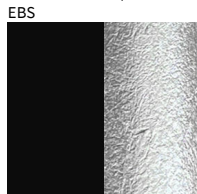

CRASH

PROJECT _____
 TYPE _____
 NOTES _____
 QUANTITY _____
 DATE _____

Embossed White - EWH

Embossed Black - EBK

Metallic Anthracite - MAN

Coffee - COF

Purple Red - PRD

Silver Leaf - SLF

Gold Leaf - GLF

Copper Leaf - CLF

Bronze Leaf - BRL

Embossed White/Silver Leaf - EWS

Embossed White/Gold Leaf - EWG

Embossed White/Copper Leaf - EWC

Aluminum - ALU

Embossed Black/Silver Leaf - EBS

Embossed Black/Gold Leaf - EBG

Embossed Black/Copper Leaf - EBC

Embossed Black/Bronze Leaf - EBB

Metallic Anthracite / Silver Leaf - MAS

Metallic Anthracite / Gold Leaf - MAD

Metallic Anthracite / Copper Leaf - MAC

Purple Red / Bronze Leaf - PRB

Digital: Not all screens are calibrated the same, and therefore, colors will appear differently between screens.

Physical: When texture is involved, there will be variations in color, character and tone within a product series and between product families.