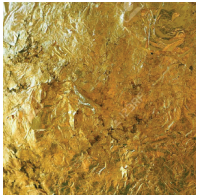

## HUE SURFACE COLOR FINISH CHART

PROJECT \_\_\_\_\_

TYPE \_\_\_\_\_

NOTES \_\_\_\_\_

QUANTITY \_\_\_\_\_

DATE \_\_\_\_\_

Bronze Leaf - BRL

Bronze Leaf/Matte Black - BFM

Bronze Leaf/White - BRW

Copper Leaf - CLF

Copper Leaf/Matte Black - CLM

Copper Leaf/White CLW - CLW

Gold Leaf - GLF

Gold Leaf/Matte Black - GLM

Gold Leaf/White - GLW

Matte Black - MBK

Silver Leaf - SLF

Silver Leaf/Matte Black - SLM

Silver Leaf/White - SLW

White - WHI

**Digital:** Not all screens are calibrated the same, and therefore, colors will appear differently between screens.

**Physical:** When texture is involved, there will be variations in color, character and tone within a product series and between product families.