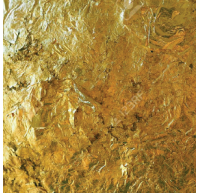

HUE SURFACE COLOR FINISH CHART

PROJECT _____

TYPE _____

NOTES _____

QUANTITY _____

DATE _____

Bronze Leaf - BRL

Bronze Leaf/Matte Black - BFM

Bronze Leaf/White - BRW

Copper Leaf - CLF

Copper Leaf/Matte Black - CLM

Copper Leaf/White CLW - CLW

Gold Leaf - GLF

Gold Leaf/Matte Black - GLM

Gold Leaf/White - GLW

Matte Black - MBK

Silver Leaf - SLF

Silver Leaf/Matte Black - SLM

Silver Leaf/White - SLW

White - WHI

Digital: Not all screens are calibrated the same, and therefore, colors will appear differently between screens.

Physical: When texture is involved, there will be variations in color, character and tone within a product series and between product families.